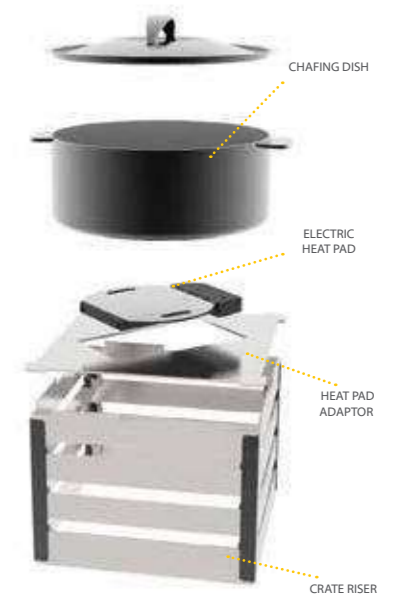

Riser compatible with electric heat pad