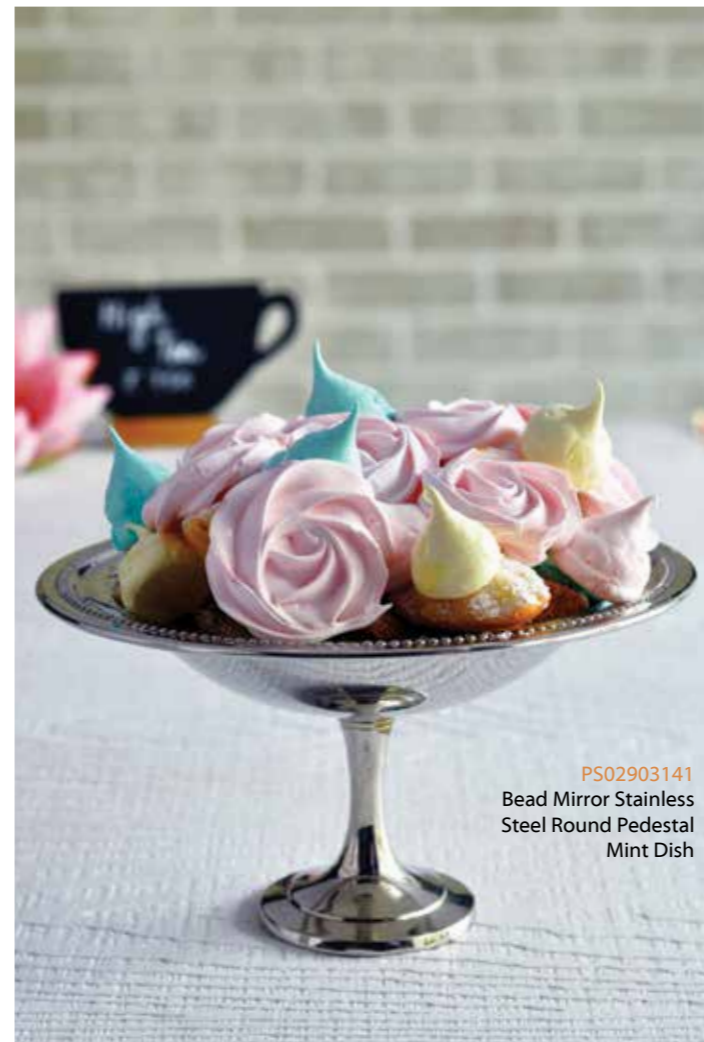

PS02903141
Bead Mirror Stainless
Steel Round Pedestal
Mint Dish