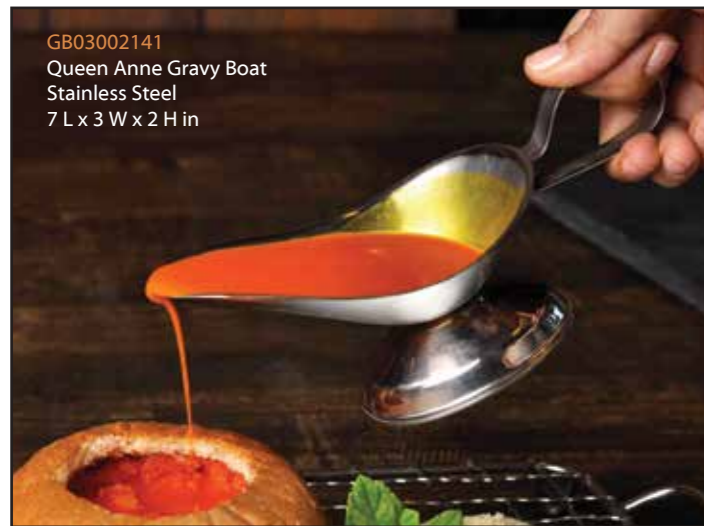

MB12610141
MiniBytes Mirror Stainless Steel Round Ruffled Edge Dish
2.75 D x 1.5 H in
180 ml