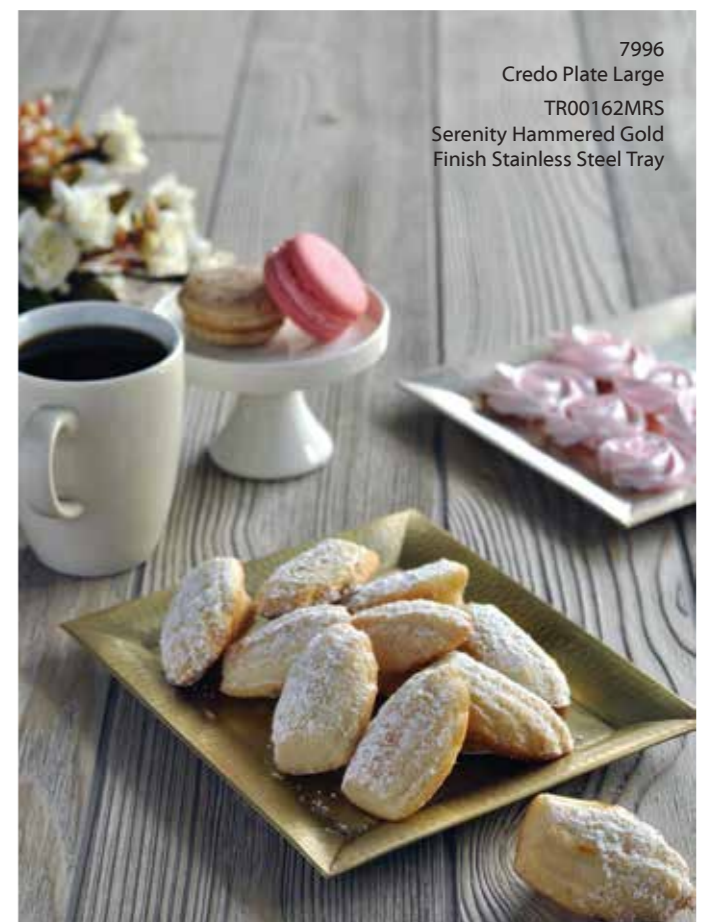

SKYRA
ORIGINAL
DESIGN

PS02902141
Bead Mirror Stainless
Steel Round 3 Tier
Serving Stand

PS02903141
Bead Mirror Stainless
Steel Round Pedestal
Mint Dish

SKYDWMRP02
Melamine Marble Finish Round Paddle

SL12602141
Lotus Mirror Stainless
Steel Snack Server