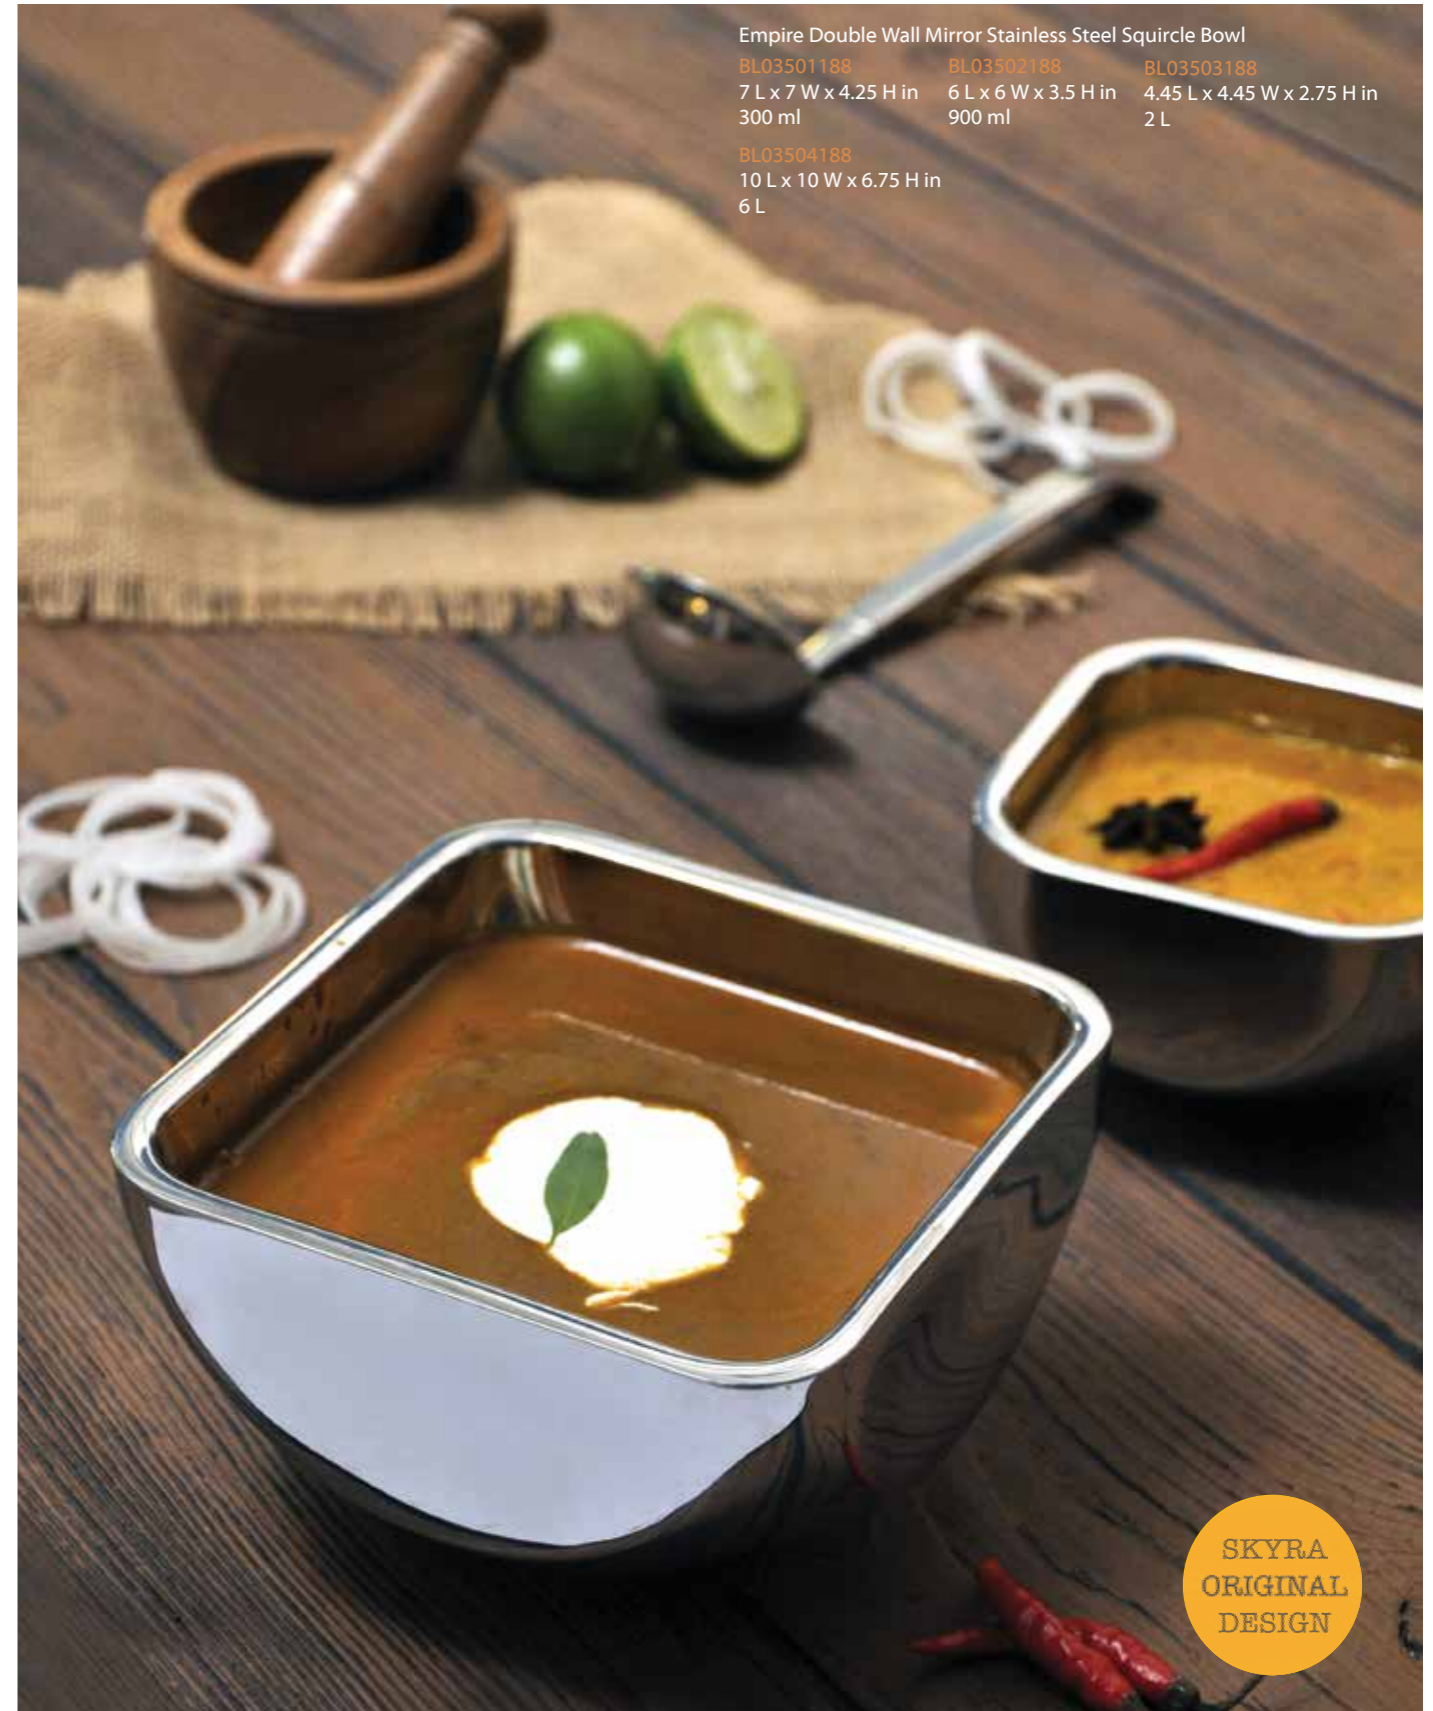

Empire Double Wall Mirror Stainless Steel Squircle Bowl

BL03501188   BL03502188   BL03503188
7 L x 7 W x 4.25 H in   6 L x 6 W x 3.5 H in   4.45 L x 4.45 W x 2.75 H in
300 ml   900 ml   2 L

BL03504188
10 L x 10 W x 6.75 H in
6 L