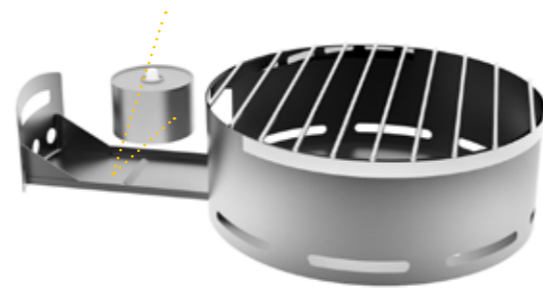

SKYRA INDUSTRIAL WARM RISERS

The Industrial burners in pewter finish are the perfect neutral shade to match with pots of all finishes. They are now compatible with induction as well.

IW0005FXW
Magnetic Wood Adaptor for Induction for BRN0005PTR
13.25 D in

EB12605
Round Induction 110V
7 D x 3.25 H in

FOR USE IN ONE OR TWO-SIDED BUFFETS

A concealed slip tray holds the chafing fuel so neither is seen during service