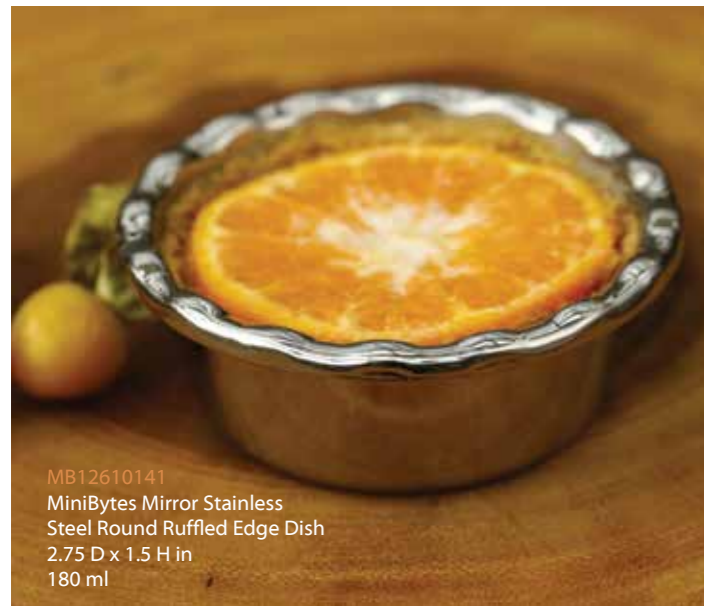

MB12602SCP
Copper Finish
MB12602SBP
Gold Finish
MB12602141
Stainless Steel

TT12602141
MiniBytes Stainless Steel Tasting
Tree Bambooshoot with 12 Holders
6.5 L x 5.5 W x 11.25 H in

MB12610141
MiniBytes Mirror Stainless Steel Round Ruffled Edge Dish
2.75 D x 1.5 H in
180 ml