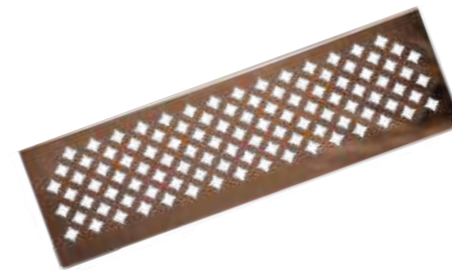

SS12601SCP
Indian Screen Copper Finish for Transformer Snack Warmer
19.75 L x 6 W in