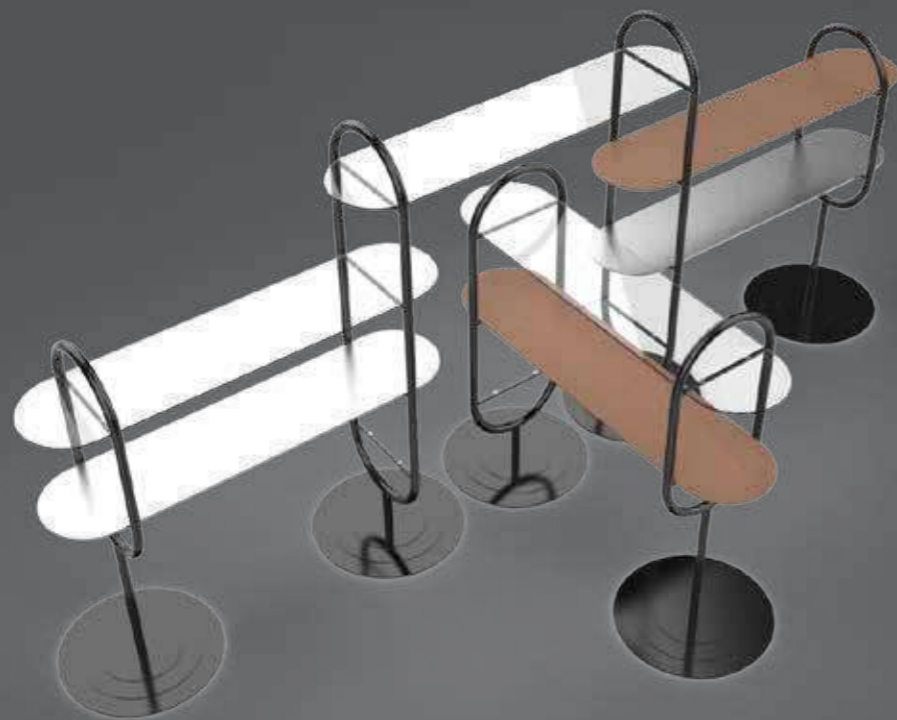

SKYRA POD DISPLAY

The modern oval design of the Pod System makes this modular riser system extremely attractive.

It thrives in simplicity, yet overwhelms with functionality.

There are countless ways in which 3 piece system can be setup.

At the end of the event, it simply flat packs neatly into an amusingly small box

SKYRA
ORIGINAL
DESIGN

Pod Display Stand
Matt Black Finish

ST12633WRI
12 D x 30 H in

ST12632WRI
12 D x 23.5 H in

ST12631WRI
12 D x 17.5 H in