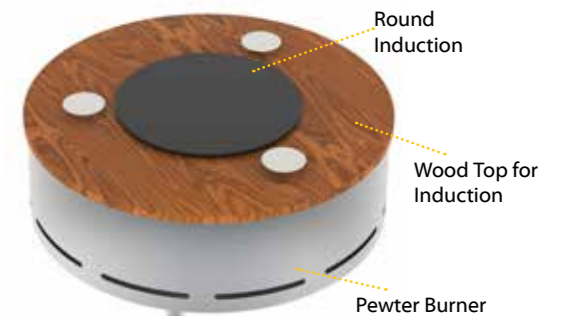

Wood Top for Induction

Pewter Burner

Riser compatible with induction