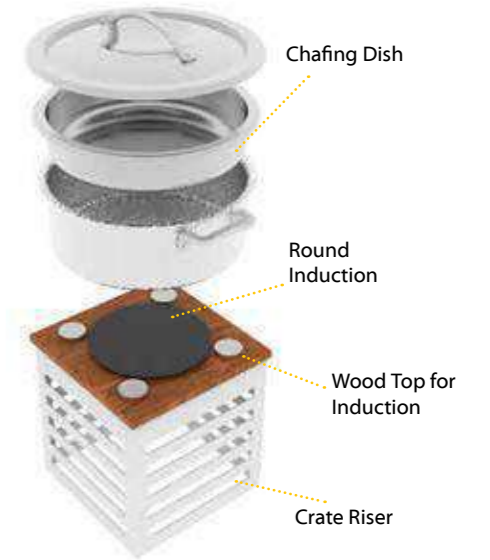

SKYRA SKYSERV INDUCTION SERIES

*This is the chafing dish alternative that everybody has been waiting for.
The line consists of round, - dutch ovens, serving pans and tagines.*

INTERNATIONAL BESTSELLER

SKYRA
ORIGINAL
DESIGN

HAMMERED BURNT COPPER FINISH

Skyserv Hammered Burnt Copper Finish Dutch Oven with Food Pan

ID14408BCP ID14409BCP
10.5 D x 3.5 H in 13 D x 4.5 H in
3 L 6 L

ID14432BCP
Skyserv Hammered Burnt Copper Finish Tagine with Food Pan
12.5 D x 10 H in
4 L

compatible with induction

HAMMERED MIRROR STAINLESS STEEL FINISH

Skyserv Round Hammered Stainless Steel Dutch Oven with Food Pan

ID13908180 ID13909180
10.5 D x 3.5 H in 13 D x 4.5 H in
3 L 6 L

ID13832180
Skyserv Hammered Tagine with Food Pan
12.5 D x 10 H in
4 L

RZ13631WHT
Crate White Finish Stainless Steel Warm Riser with Grill
10.5 L x 10.5 W x 4 H
(Stack Crate Riser on top of each other to build height)

IW13603FXW
Round Induction Wood Top for Magnetic Wood Adaptor for Induction for Crate Riser
10 L x 10 W in

Riser compatible with induction

The White Crate is a bold expression of an innovative modular buffet collection that is modern and industrial. The freshness of white finish enhances the visual appeal of any buffet presentation.