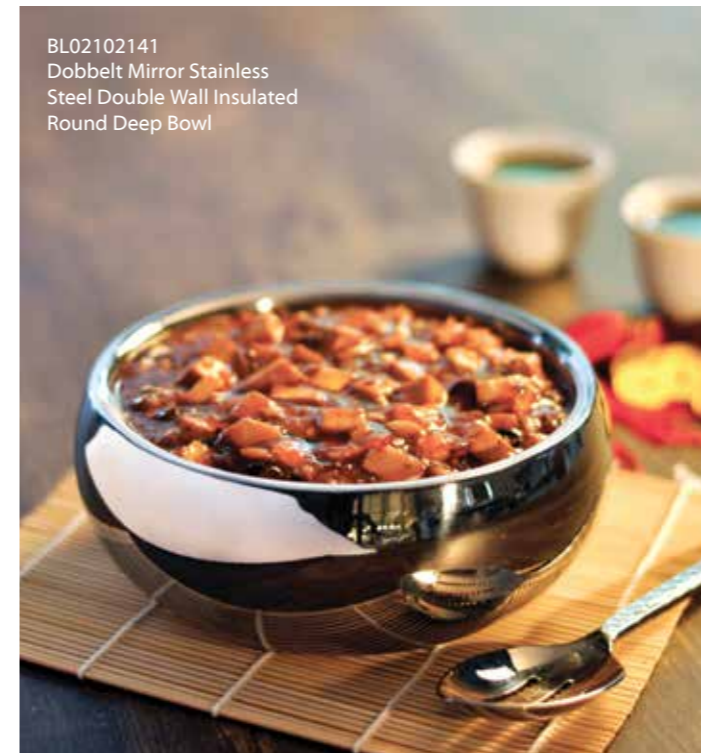

SKYRA CONCEPT SERVING COLLECTION

A La Carte is all about making the effort to conceptualize each dish with its individual, exclusive presentation. Skyra's Concept Serving Collection encourages creativity with products that can transform the presentation to the next level.