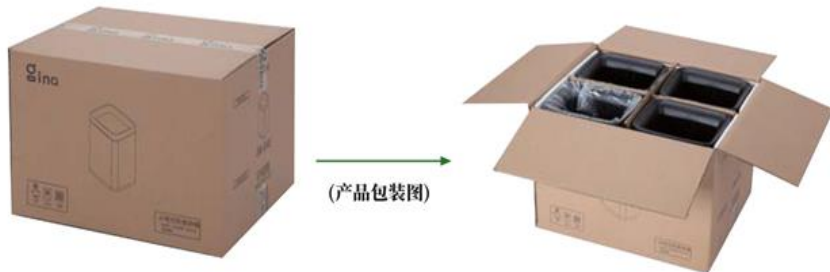

型号 (Item)	品名 (Type)	产品尺寸 (Size)	颜色 (Color)	包装数量 (P.Q)	包装尺寸 (P.S)	包装方式 (Packing)	净重 (N.W)	毛重 (G.W)
GN-04S	8L 房间桶 (8L Trash Can)	240x192x335mm	砂银钢 (Silver)	4个装	270x225x352mm	纸箱(Carton)	1.5kg	2kg
GN-04B	8L 房间桶 (8L Trash Can)	240x192x335mm	黑金 (Dark Silver)	4个装	270x225x352mm	纸箱(Carton)	1.5kg	2kg
GN-04C	8L 房间桶 (8L Trash Can)	240x192x335mm	香槟金 (Champagne Gold)	4个装	270x225x352mm	纸箱(Carton)	1.5kg	2kg
GN-04G	8L 房间桶 (8L Trash Can)	240x192x335mm	古铜金 (Rose Gold)	4个装	270x225x352mm	纸箱(Carton)	1.5kg	2kg