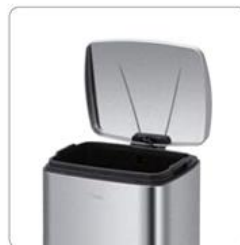

STAINLESS STEEL TRASH CAN

S/S Anti-Fingerprint

Keep opening

Open to 90°, can keep long time opening