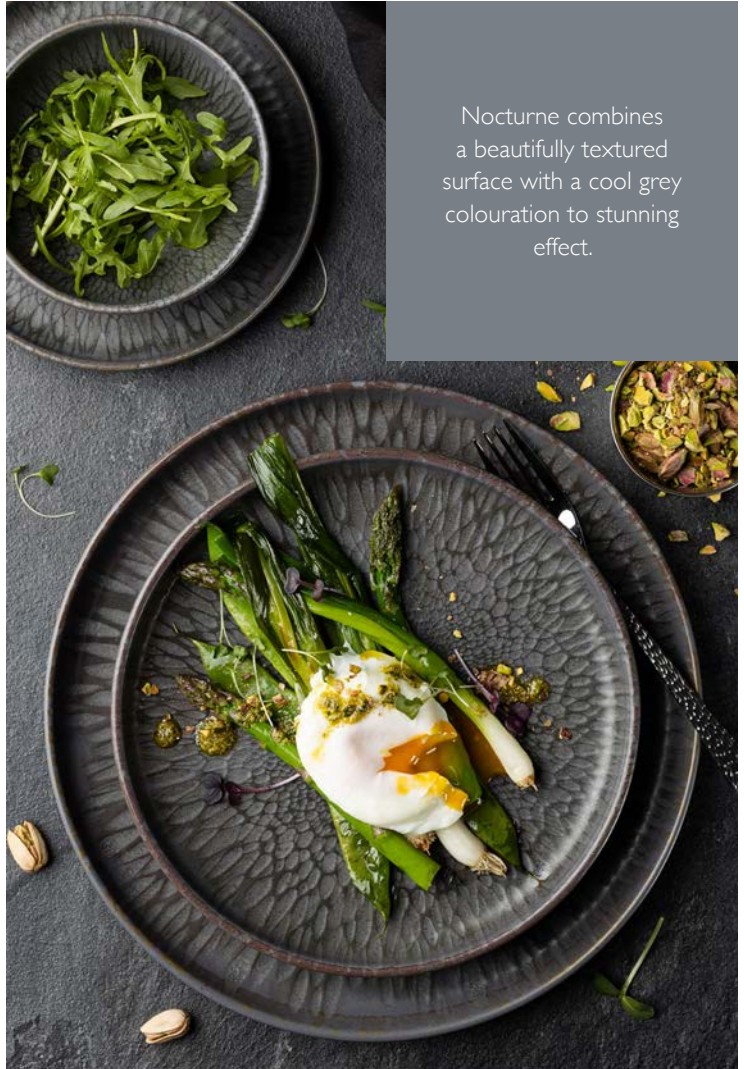

new

Nocturne Coupe Plate
CT9280 7" (17.5cm) Box of 6

new

Nocturne Coupe Plate
CT9279 8.5" (22cm) Box of 6

new

Nocturne Coupe Plate
CT9278 11" (28cm) Box of 6

new

Nocturne Platter
CT9277 13" (33cm) Box of 4