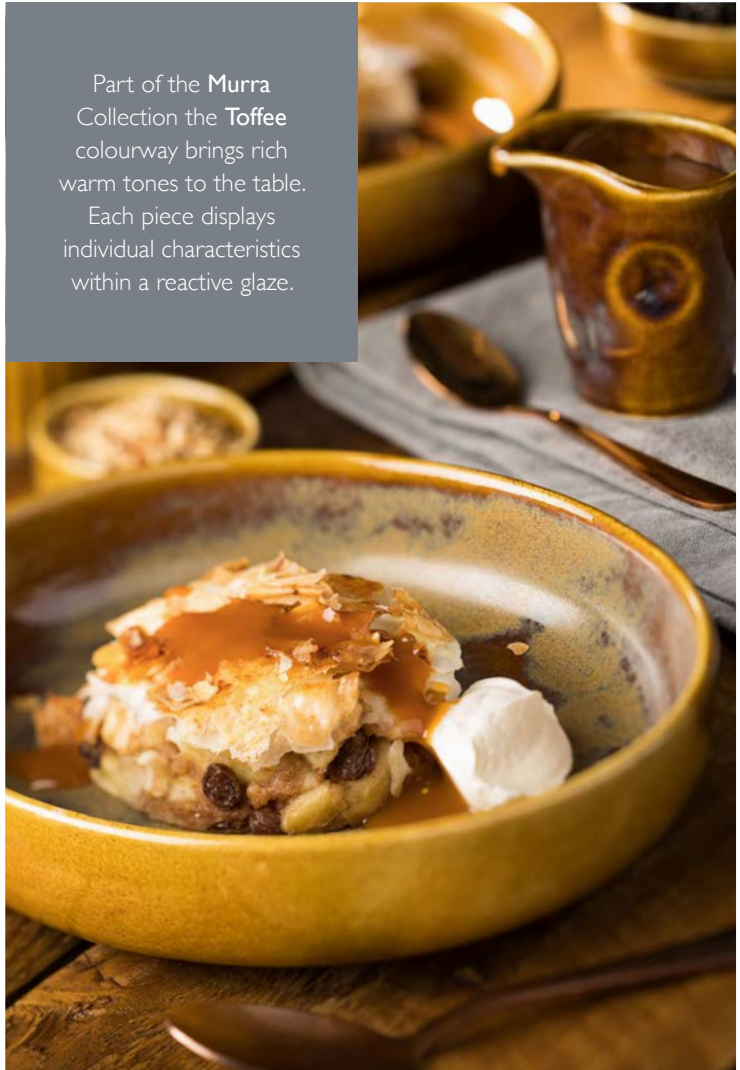

Part of the Murra Collection the **Toffee** colourway brings rich warm tones to the table. Each piece displays individual characteristics within a reactive glaze.