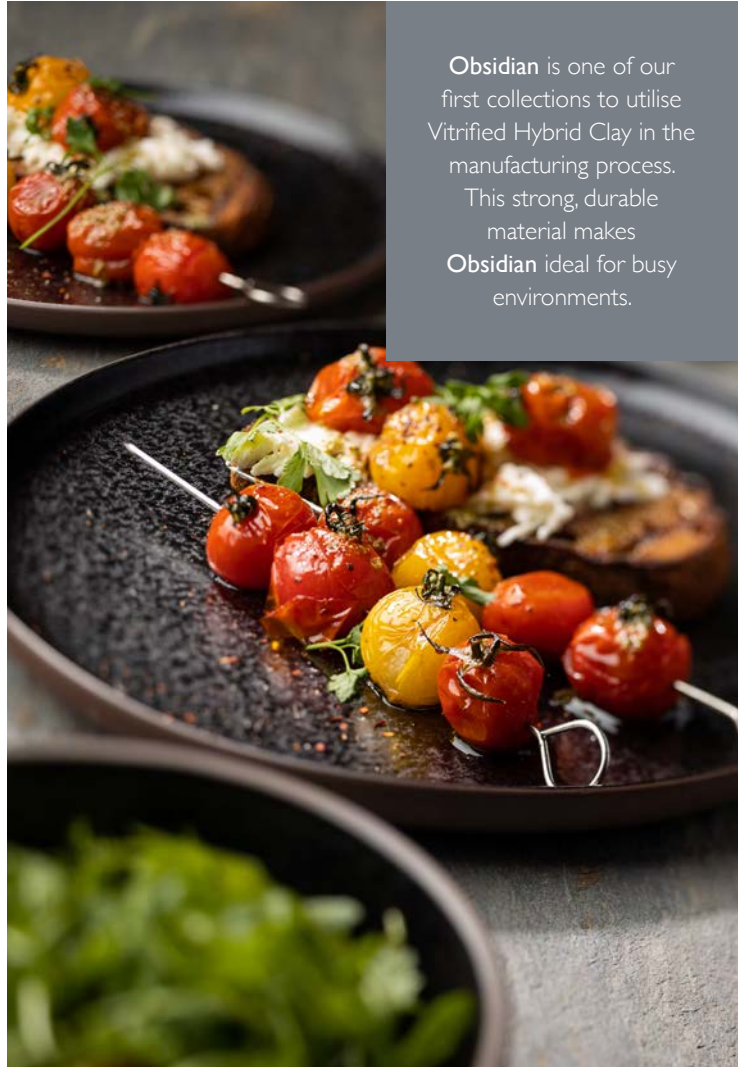

Obsidian is one of our first collections to utilise Vitrified Hybrid Clay in the manufacturing process. This strong, durable material makes Obsidian ideal for busy environments.

SCOUT Vitrified Hybrid Clay new