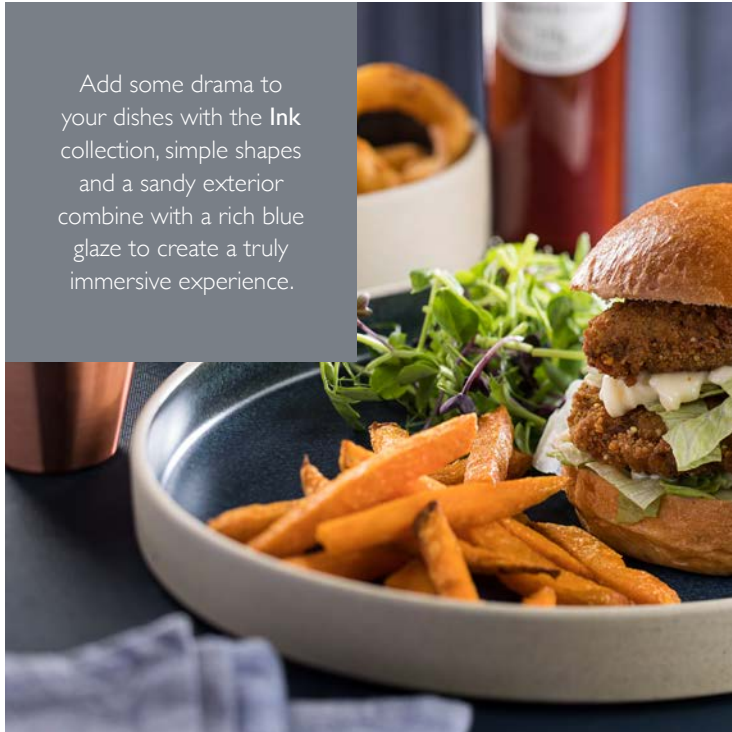

Oxy Oval Plate
CT9905 9.75" (25cm) Box of 6

new

Oxy Rectangular Bowl
DW0101 6.5" (17cm) Box of 6

INK Vitrified Porcelain

Add some drama to your dishes with the **Ink** collection, simple shapes and a sandy exterior combine with a rich blue glaze to create a truly immersive experience.