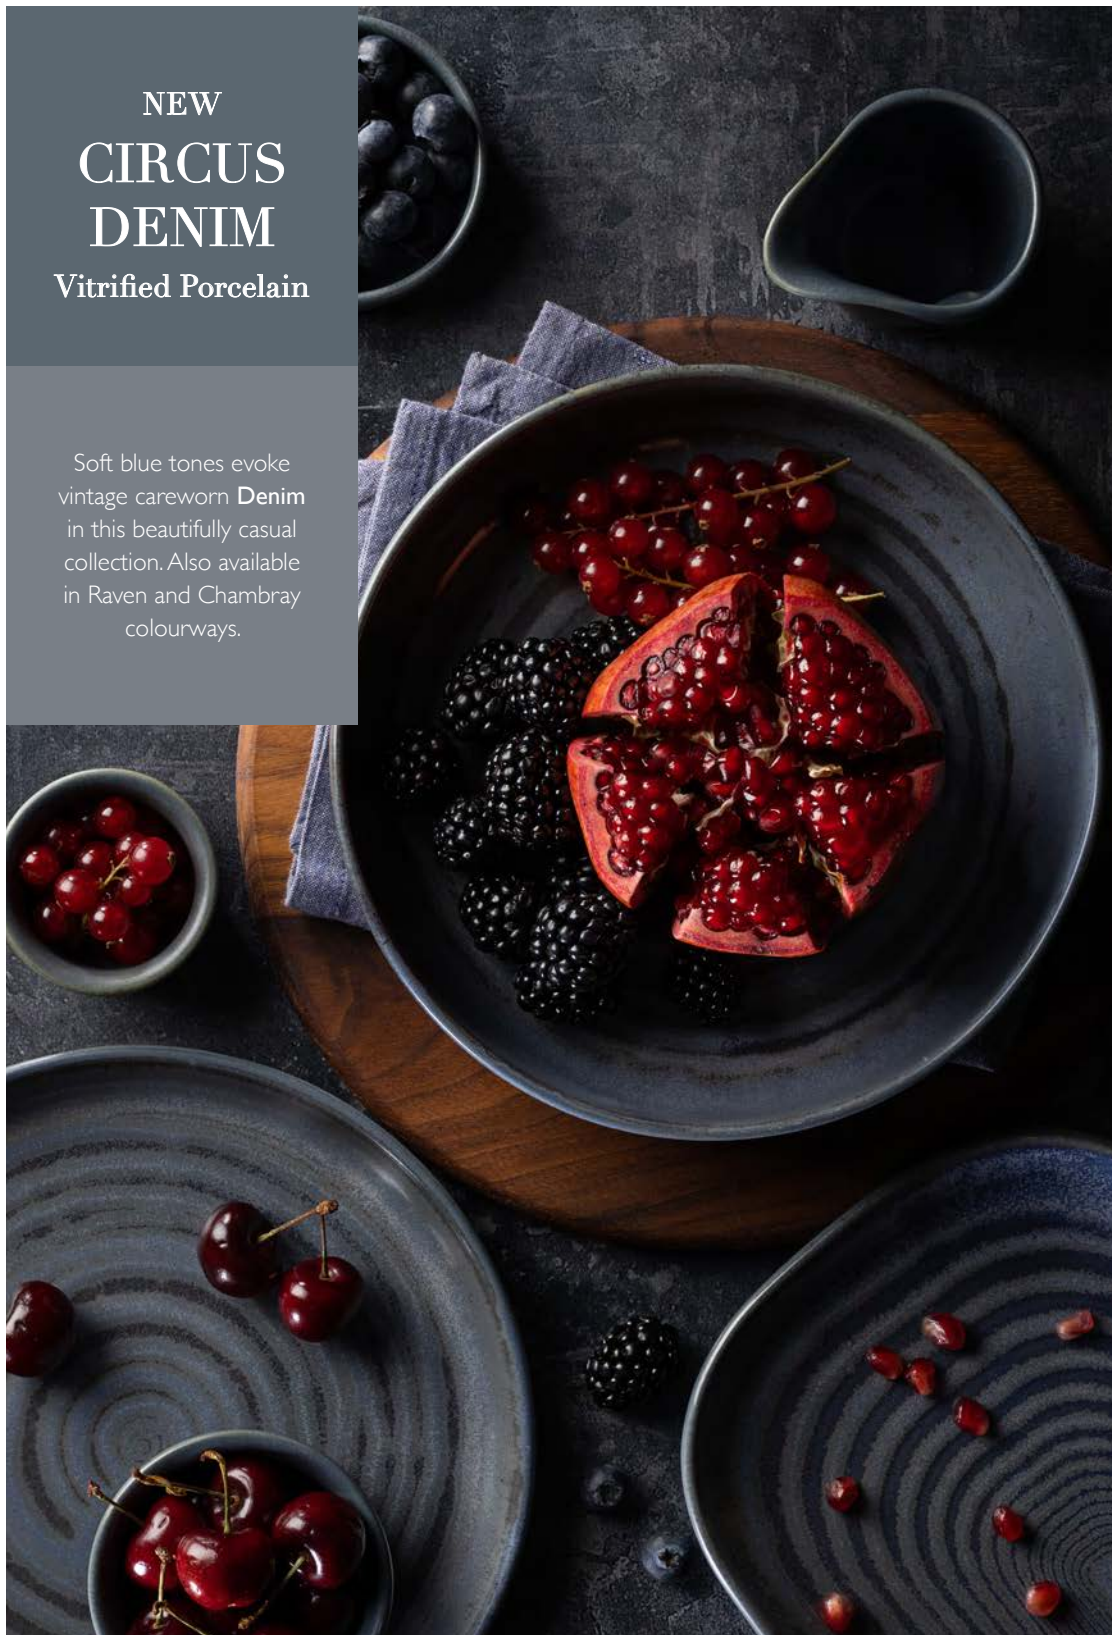

NEW
CIRCUS
DENIM

Vitrified Porcelain

Soft blue tones evoke vintage careworn **Denim** in this beautifully casual collection. Also available in Raven and Chambray colourways.