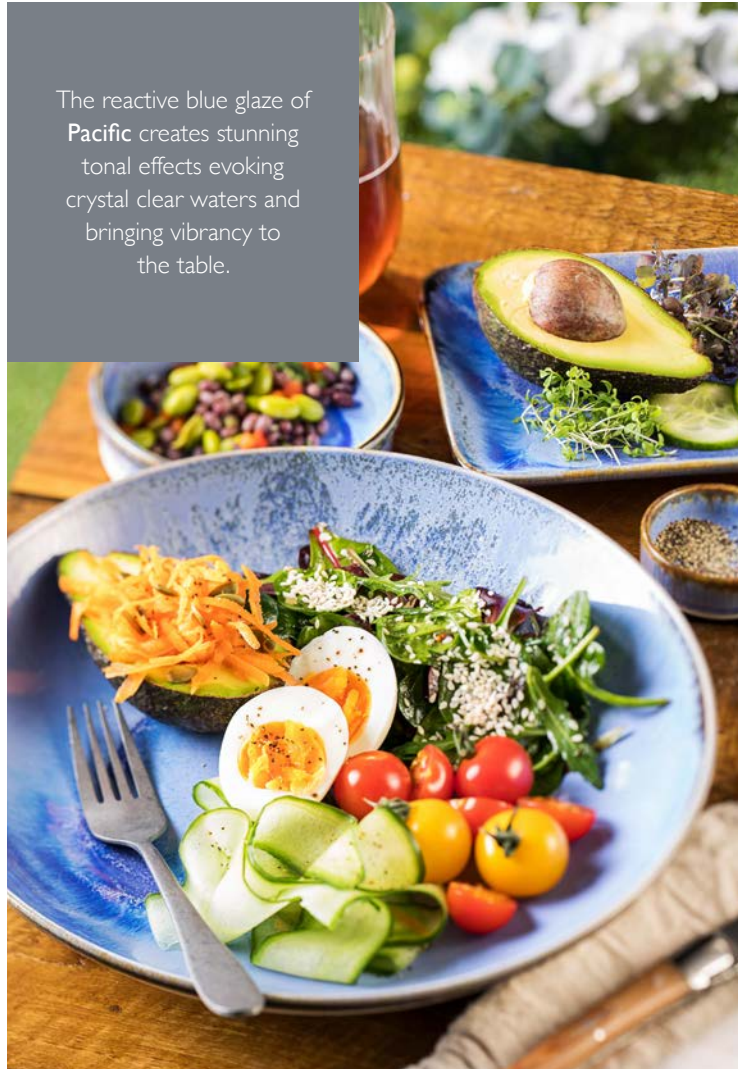

Murra Pacific Chip Pot/Mug
DW0041 10.5oz (30cl) Box of 6

The reactive blue glaze of Pacific creates stunning tonal effects evoking crystal clear waters and bringing vibrancy to the table.