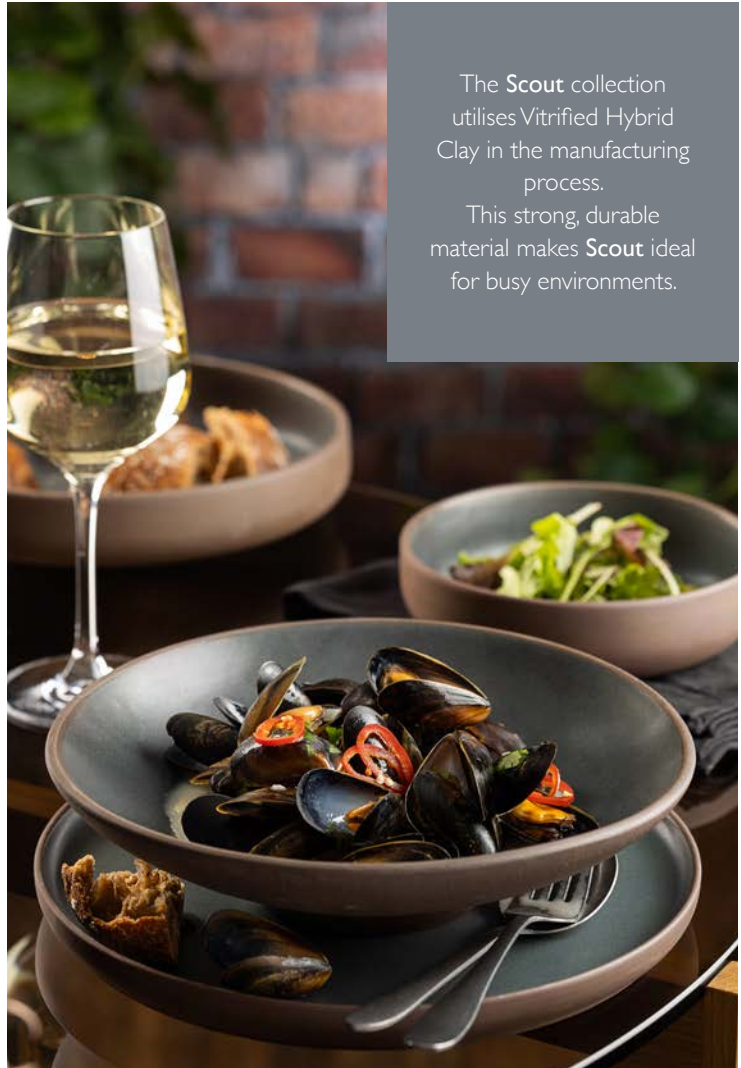

Scout Dip Pot

CT8211 1.25oz (4cl) Box of 12

new

Scout Mug

CT8212 12oz (34cl) Box of 6

The **Scout** collection utilises Vitrified Hybrid Clay in the manufacturing process.

This strong, durable material makes **Scout** ideal for busy environments.