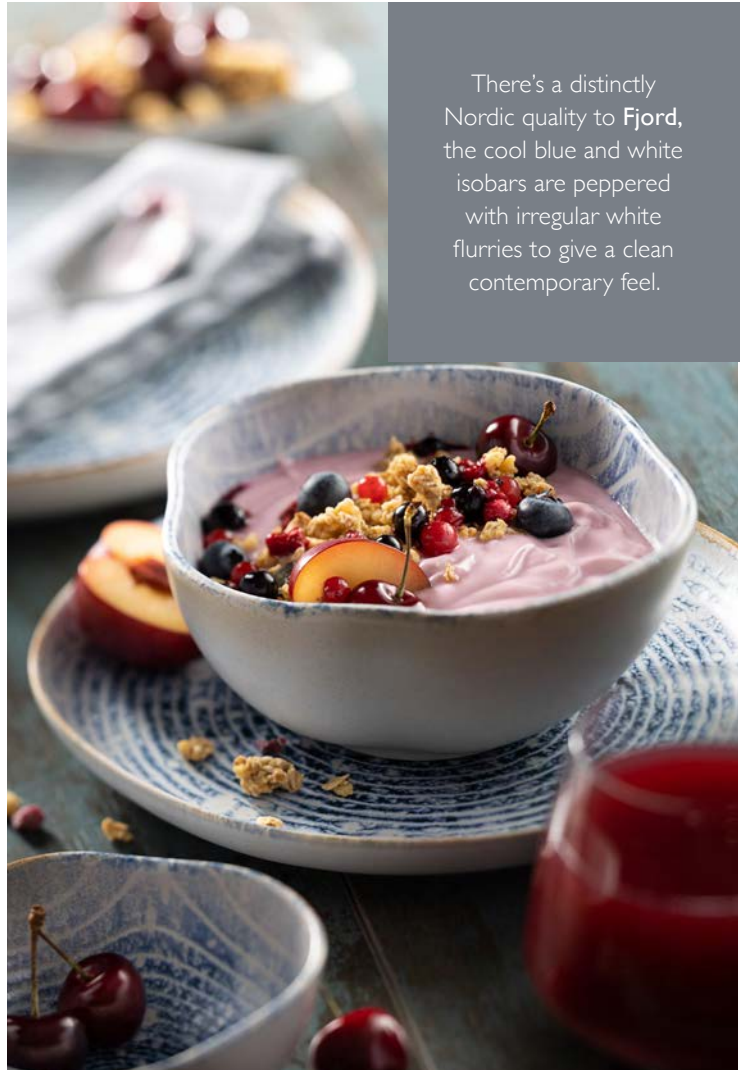

There's a distinctly Nordic quality to **Fjord**, the cool blue and white isobars are peppered with irregular white flurries to give a clean contemporary feel.