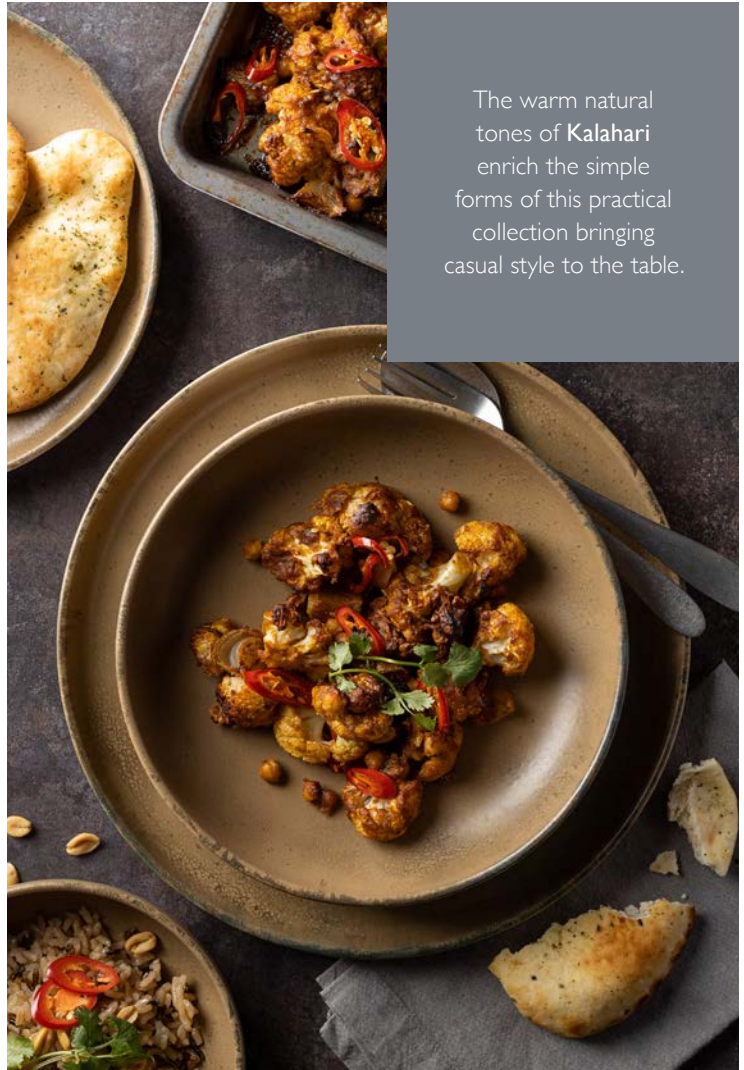

Parador Dip Dish
CT7513 3.5" (9cm) Box of 12

The warm natural tones of **Kalahari** enrich the simple forms of this practical collection bringing casual style to the table.