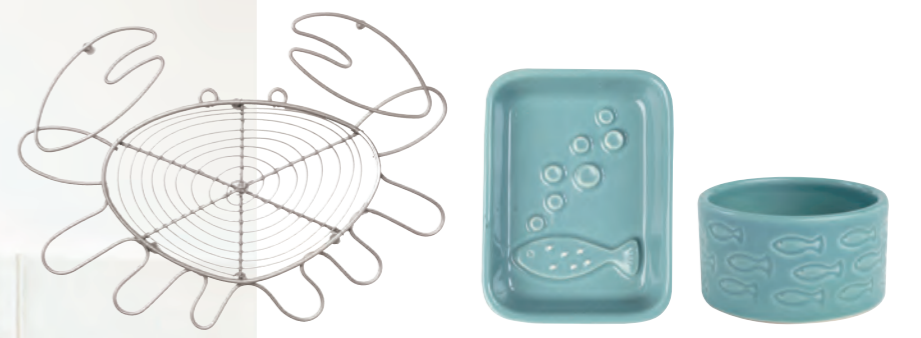

GET THE LOOK

Seaside

DRIFT WOOD
—
DISTRESSED PAINT
—
WOOD GRAIN

DRIFT

MIX & MATCH OUR
DRIFT, OCEAN AND
NORDIC RANGES FOR THE
PERFECT SEASIDE LOOK

OCEAN

NORDIC