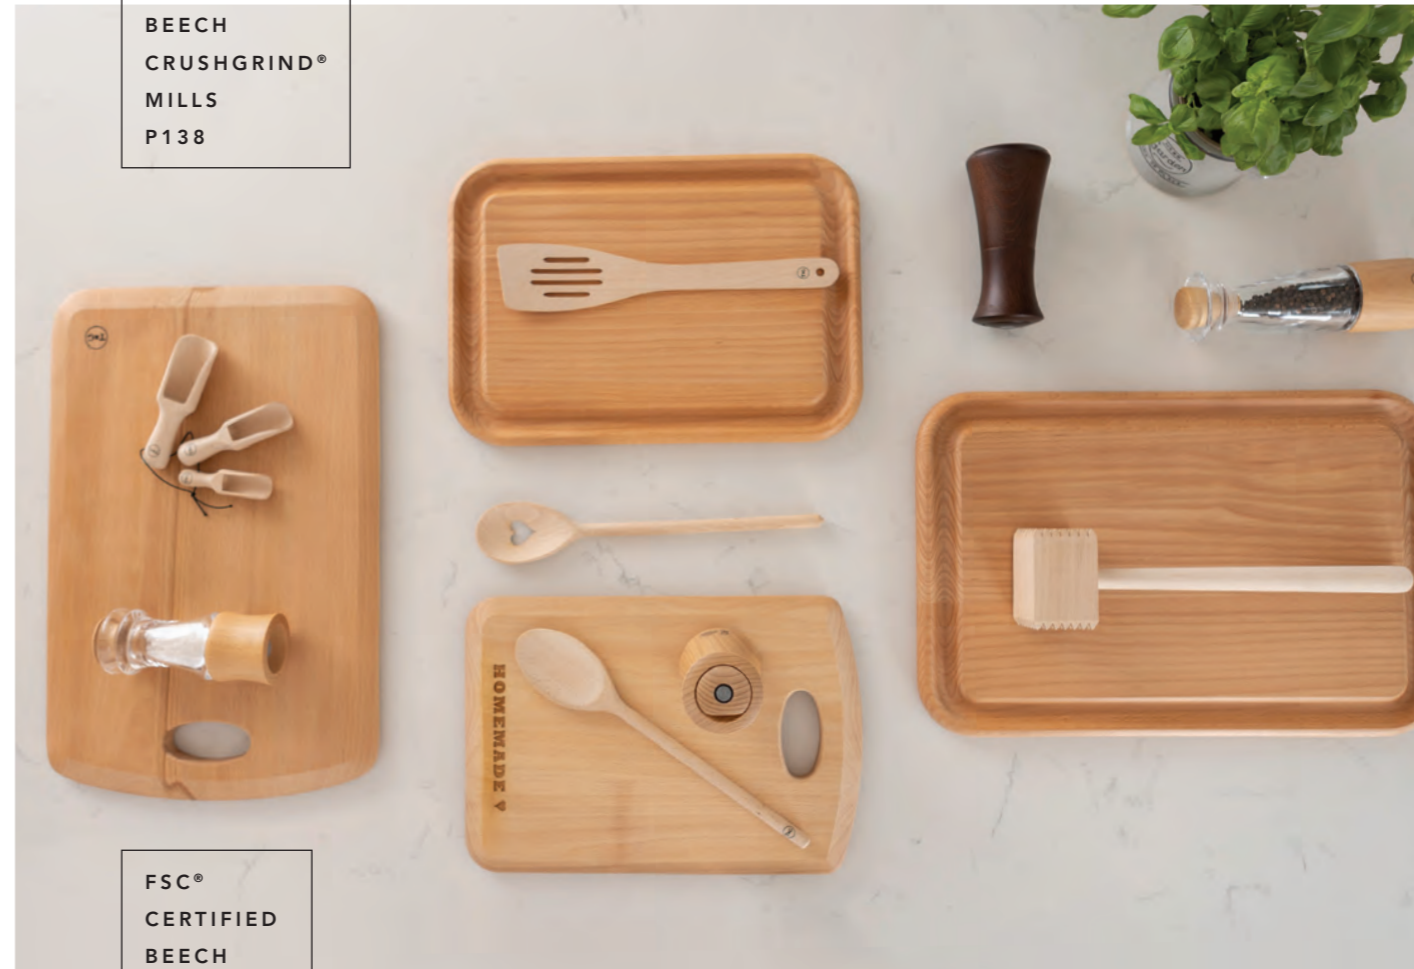

FSC®
CERTIFIED
BEECH
UTENSILS
P121