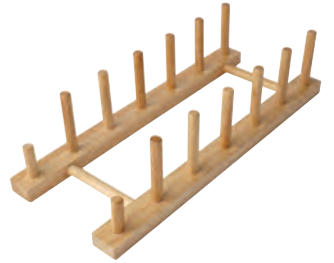

RACKS — BOARD

10094
Plate stand/rack for
6 items in hevea
L308 x W124 x H75mm

RACKS — TOAST

09726
Baroque toast rack
in rustic acacia
L176 x W78 x H175mm

KNIFE BLOCK

10233
Knife block with slots
for 12 knives, cleaver
and scissors or
sharpening steel
in hevea
(Knives not included)
L145 x W125 x H265mm