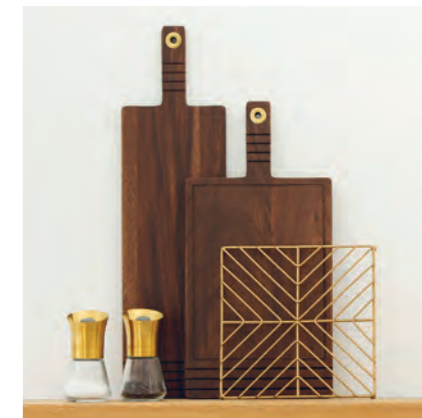

DECO

A 1920's inspired range of sophisticated serving, sharing and dining pieces with sharply defined lines and geometric art deco style.

SUSTAINABLE