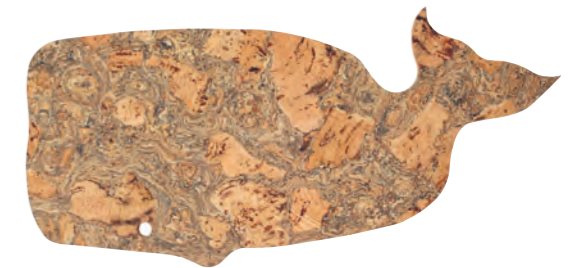

15502
Ocean medium 4 fish pot stand in iceberg grey cork
L200 x W200 x H20mm

15503
Ocean whale pot stand in iceberg grey cork
L385 x W188 x H10mm