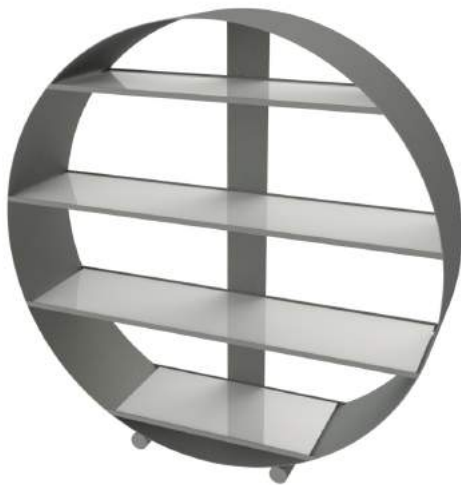

Buffet Circle, Gray Metallics

F1-08-17-SR0232-GR,

Description: Food display stand for receptions. Solid color, metallic matte bright-silver. Granite metal.

Dimensions: Ext.diam: 100,0cm, Height: 100,0cm, Ext.diam: 39,4 inch, Height: 39,4 inch,

Care: Dishwasher Safe (90 C / 200 F), Wipe Clean Recommended for Metal

Features: With Stand, Removable glass bowls / plates / shelves