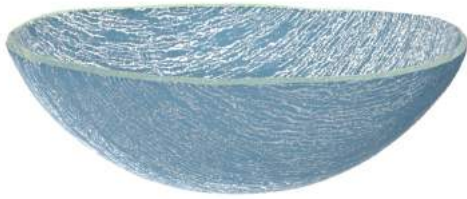

B2-C2-00-CR123,

Description: Buffet serving bowl, salad bowl. Crackled, niagara blue.

Dimensions: Ext.diam: 25,7cm, Height: 8,3cm, Ext.diam: 10,1 inch, Height: 3,3 inch, Capacity: 2150ml/72,7oz

Care: Dishwasher Safe (90 C / 200 F)

Features: Stackable, Chip Resistant