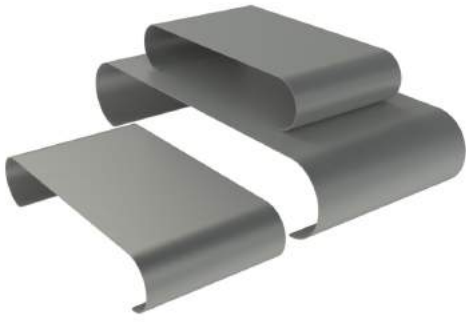

Dimensions: Ext.diam: 64,0cm, Height: 9,4cm, Ext.diam: 25,2 inch, Height: 3,7 inch,

Care: Wipe Clean Recommended for Metal
Features: Stackable

www.MyGlassStudio.com

www.The-Glass-co.com

Prices do not include discounts