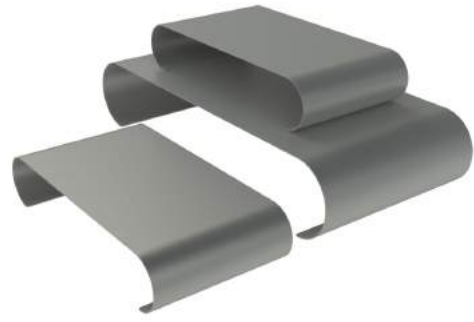

F1-08-12-GR,

Description: Food display risers, Kang design Granite metal.

Dimensions: Ext: 75,0x59,0cm, Height: 25,0cm, Ext: 29,5x23,2 inch, Height: 9,8 inch,

Care: Wipe Clean Recommended for Metal

Features: Nesting