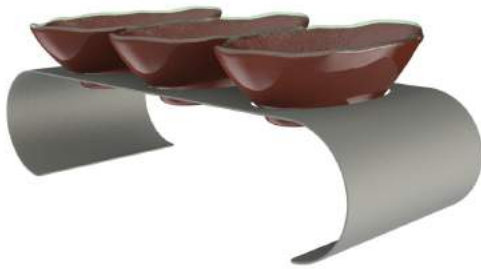

F1-08-41-SR038-GR,

Description: Serving bowl with stand Kang design. Solid color, metallic cognac red. Granite metal.

Dimensions: Ext: 39,0x17,0cm, Height: 10,5cm, Ext: 15,4x6,7 inch, Height: 4,1 inch, Capacity: 1500ml/50,7oz

Care: Dishwasher Safe (90 C / 200 F), Wipe Clean Recommended for Metal
Features: With Stand, Removable glass bowls / plates / shelves