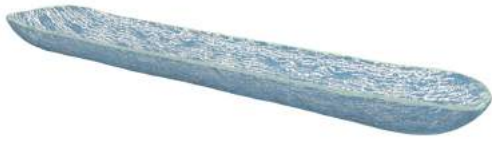

Care: Dishwasher Safe (90 C / 200 F)

Features: Chip Resistant

www.MyGlassStudio.com

www.The-Glass-co.com

Prices do not include discounts

F1-F2-08-CR123,

Description: Boat shaped buffet serving bowl. Crackled, niagara blue.