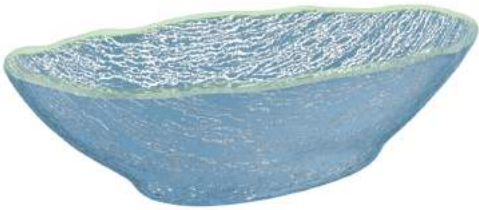

B2-F2-03-CR123,

Description: Boat bowl, boat shaped serving dish. Crackled, niagara blue.

Dimensions: Ext: 21,0x11,2cm, Height: 6,0cm, Ext: 8,3x4,4 inch, Height: 2,4 inch, Capacity: 500ml/16,9oz

Care: Dishwasher Safe (90 C / 200 F)

Features: Stackable, Chip Resistant

www.MyGlassStudio.com

www.The-Glass-co.com

Prices do not include discounts