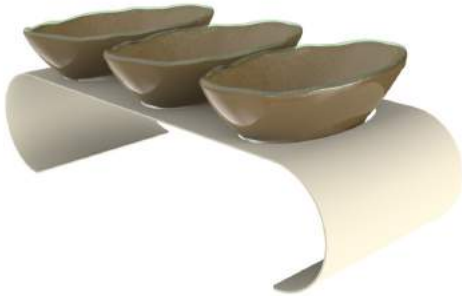

F1-08-41-SR0592-PR,

Description: Serving bowl with stand Kang design. Solid color, kingsport olive gray. Pearl White metal.

Dimensions: Ext: 39,0x17,0cm, Height: 10,5cm, Ext: 15,4x6,7 inch, Height: 4,1 inch, Capacity: 1500ml/50,7oz

Care: Dishwasher Safe (90 C / 200 F), Wipe Clean Recommended for Metal
Features: With Stand, Removable glass bowls / plates / shelves