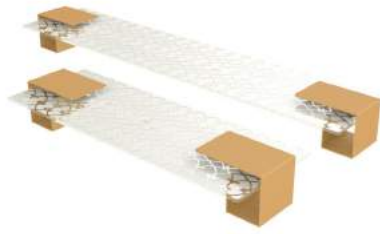

Dimensions: Ext: 100,0x30,0cm, Height: 96,0cm,

Price: 614,60€

F1-08-71-W

Description: Food display risers, Crystals Textured white.

Dimensions: Ext: 57,0x22,0cm, Height: 18,5cm,

Price: 118,70€

F2-15-03-HAF042-G