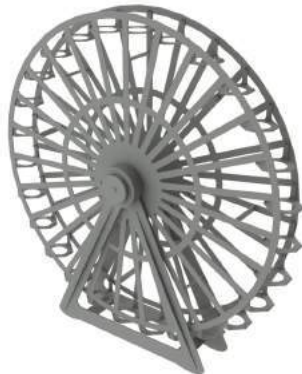

Price: 205,10€

F1-08-34-B406-BK

Description: Serving bowl with stand, 2 sided. Glass, gray glass. Black.

Dimensions: Ext: 65,0x48,0cm, Height: 47,0cm, Capacity: 7000 ml

Price: 285,00€

F1-08-51-GR

Description: Ferris wheel food display stand Granite metal.

Dimensions: Ext.diam: 100,0cm, Height: 108,0cm,

Price: 900,10€

S4-F1-03-ME056-A

Description: Tiered cake stand, Branches. Circle, metallic light green. Aluminium cast metal.

Dimensions: Ext: 48,0x40,0cm, Height: 38,0cm,