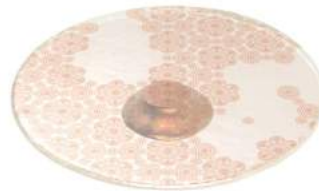

F1-12-01-CSTZ0580232-T **Description:** Wedding cake stand, Crystals. Crystals, metallized olive-green. Titanium.
Dimensions: Ext.diam: 45,0cm, Height: 16,3cm,
Price: 249,10€

F1-12-01-CSTF18-G **Description:** Wedding cake stand, Crystals. Crystals full, deep jewel purple. Golden colored metal.
Dimensions: Ext.diam: 45,0cm, Height: 16,3cm,
Price: 241,20€

S4-C1-00-LEF329-B **Description:** Wedding cake stand, extra large. Lace, pink lila. Bronze cast metal.
Dimensions: Ext.diam: 53,5cm, Height: 4,7cm,
Price: 143,70€

S4-C1-01-LFE0114-B **Description:** Wedding cake stand, medium. Millefiori, metallic dawn blue. Bronze cast metal.
Dimensions: Ext.diam: 46,5cm, Height: 4,5cm,
Price: 118,90€