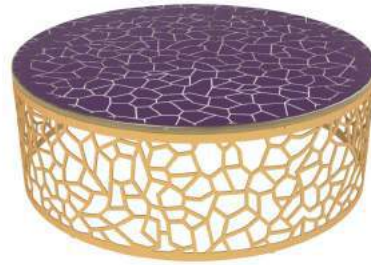

F1-12-00-DMZ038021-MI **Description:** Food display risers, Coffee Table. Diamonds double, metallized cognac brown. Mirage.
Dimensions: Ext: 54,0x33,0cm, Height: 15,0cm,
Price: 157,80€

F1-12-01-CST0291-G **Description:** Wedding cake stand, Crystals. Crystals, metallic mocha yellow. Golden colored metal.
Dimensions: Ext.diam: 45,0cm, Height: 16,3cm,
Price: 232,20€

F1-12-01-VVF0411-BR **Description:** Wedding cake stand, Crystals. Vivace full, metallic light beige. Golden brown metal.
Dimensions: Ext.diam: 45,0cm, Height: 16,3cm,
Price: 241,20€

F1-12-01-CSTZ0580232-T **Description:** Wedding cake stand, Crystals. Crystals, metallized olive-green. Titanium.
Dimensions: Ext.diam: 45,0cm, Height: 16,3cm,
Price: 249,10€