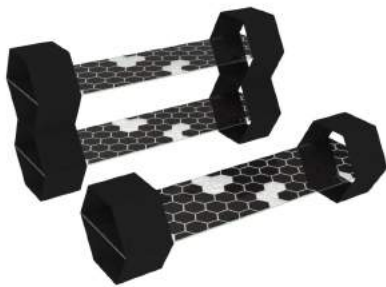

F1-08-15-HEF43-BK

Description: Food display stands, Honeycomb. Hexa tiles full, liquorice black. Black.
Dimensions: Ext: 110,0x59,0cm, Height: 52,0cm,
Price: 624,80€