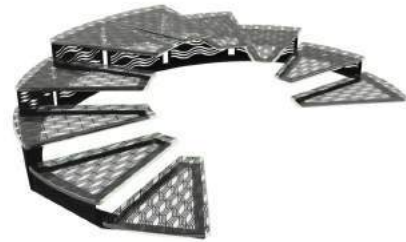

Description: Serving bowl stand, Helix. Full color, liquorice black. Black.
Dimensions: Ext: 70,0x34,5cm, Height: 49,0cm, Capacity: 6450 ml
Price: 205,10€

F1-08-17-CB43-BK

Description: Food display stand, Drum. 3-D cubes, liquorice black. Black.
Dimensions: Ext.diam: 100,0cm, Height: 100,0cm,
Price: 638,20€

F1-08-12-BK

Description: Food display risers, Kang Black.
Dimensions: Ext: 75,0x59,0cm, Height: 25,0cm,
Price: 126,00€

F1-08-15-HEF43-BK

Description: Food display stands, Honeycomb. Hexa tiles full, liquorice black. Black.
Dimensions: Ext: 110,0x59,0cm, Height: 52,0cm,
Price: 624,80€