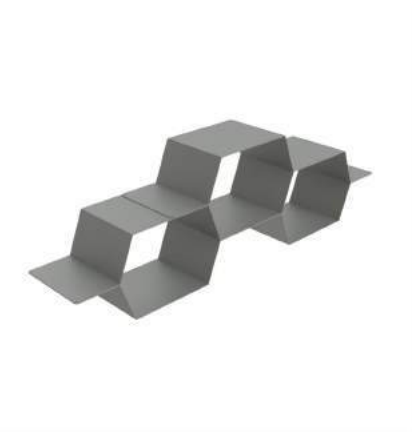

F1-08-65-SR41-MI **Description:** Food display shelf 2 tiers, Center. Full color, light beige. Mirage.
Dimensions: Ext: 95,0x31,0cm, Height: 40,0cm,
Price: 444,20€

F1-08-01-GR

Description: Honeycomb food display stands Granite metal.
Dimensions: Ext: 150,0x25,0cm, Height: 42,0cm,
Price: 173,00€