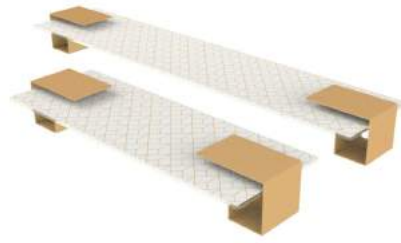

F2-15-03-DMZ422021-G

Description: Food display stand set, Meander. Diamonds double, white. Golden colored metal.

Dimensions: Ext: 80,4x35,0cm, Height: 8,0cm,

Price: 160,40€