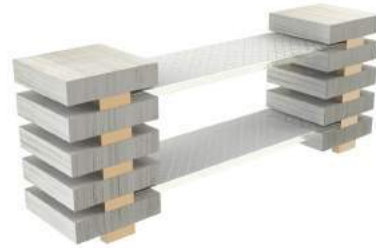

F2-15-02-DMF422-VW

Description: Wooden food display stand, short. Diamonds full, white. Vintage white wood.

Dimensions: Ext: 79,5x17,5cm, Height: 31,0cm,

Price: 206,80€