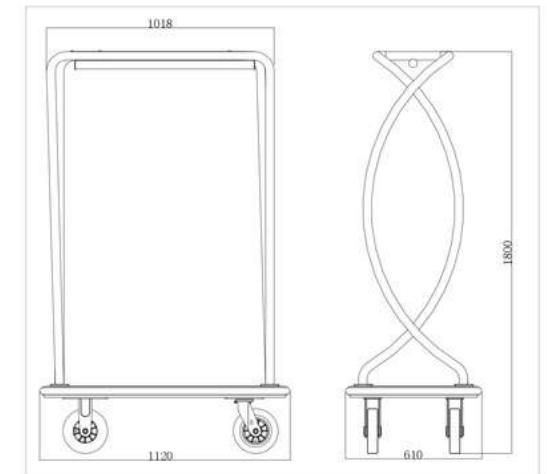

Non Marking Bumpers

Non Marking &

Noise Free Wheel

Strong & Durable

Trendy, light and yet sturdy describes the Zeke brand of lobby luggage carts perfectly well. These luggage carts are of the right height, have high-load capacity, are fitted with noise- proof wheels and can easily be manoeuvred through elevators and rooms with low ceilings.

Carpet Colors