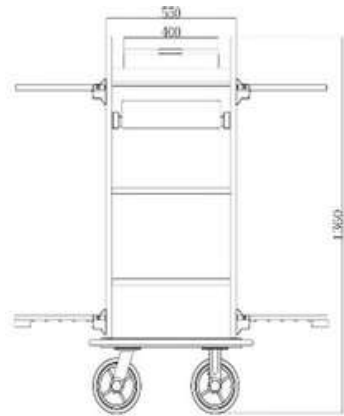

ZEKE TROLLEYS

Size : 133.4 x 56.6 x 136 cm

CYRA TROLLEY

Small

Suitable For Maximum 8 Rooms

Code : ZK-3401S

Aluminium Lid

Special powder coated light weight

Nylon Bag

Fully washable/hygienic

Foldable Steel Arms/Bag Support

Foldable arm attached with specially moulded hinges for folding and 2 way locking positions

Standard Equipment

- Heavy duty MS frame fully powder coated
- Easy to clean HPL panels
- 1x Folding soiled linen bag holder & base support
- 1x Folding garbage bag holder & base support
- 2x Nylon fire-rated washable bags for wet and dry linen.
- 4x Swivel donut bumpers on the base support of bag holders.
- 2x Swivel nylon casters and 2 x fixed nylon casters.

Add Ons Upon Request: