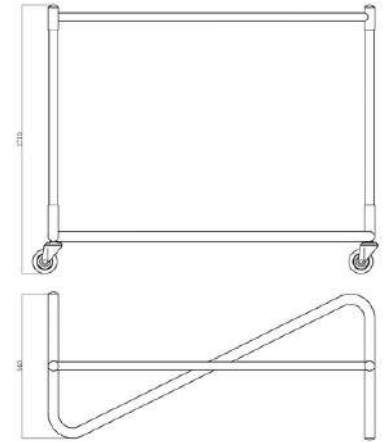

Garment Rail

Polished stainless steel tubular construction
knock – down system easy for storage “Z” leg
design can save space