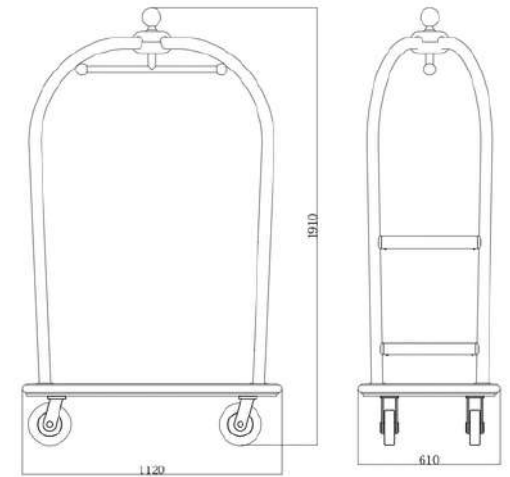

Non Marking Bumpers

Non Marking &
Noise Free Wheel

Strong & Durable

Trendy, light and yet sturdy describes the Zeke brand of lobby luggage carts perfectly well. These luggage carts are of the right height, have high-load capacity, are fitted with noise- proof wheels and can easily be manoeuvred through elevators and rooms with low ceilings.

Carpet Colors