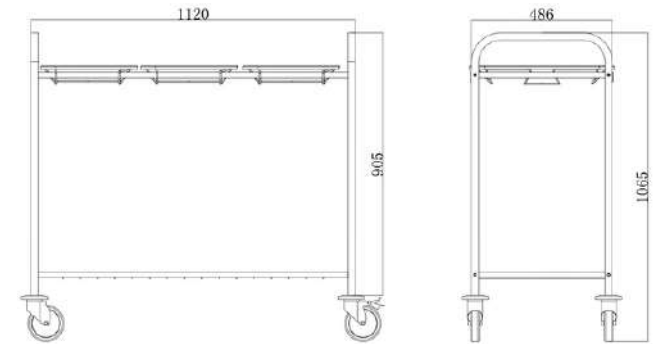

Wheels

Four swivel wheels with donut bumper which two wheels with brake

Handy And Functional

Flexible, hygienic and multi – functional Trolleys can handle heavy loads with ease. These laundry trolleys can be customized with different combination options. They are an asset for laundry and linen care.