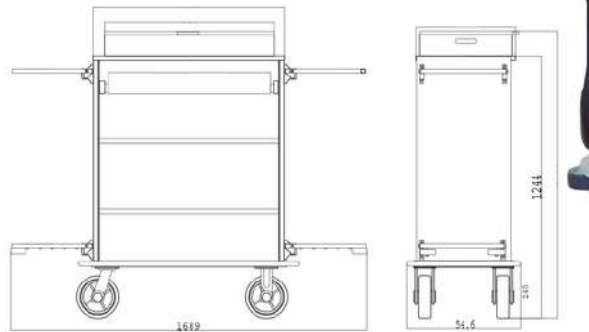

ZEKE TROLLEYS

Size : 168.9 x 54.6 x 124.4 cm

LYZAH TROLLEY

Large

Suitable For Maximum 15-18 Rooms

Code : ZK -3402L

Aluminium Lid

Special powder coated light weight

Metal Doors

Specially powder coated doors with high grade hinge mechanism with lock & key

Standard Equipment

- Heavy duty metal body fully powder coated
- 1x Folding garbage bag holder & base support
- 4x Swivel donut bumpers on the base support of bag holders.
- 2x Swivel nylon casters and 2 x fixed nylon casters.

Add Ons Upon Request: