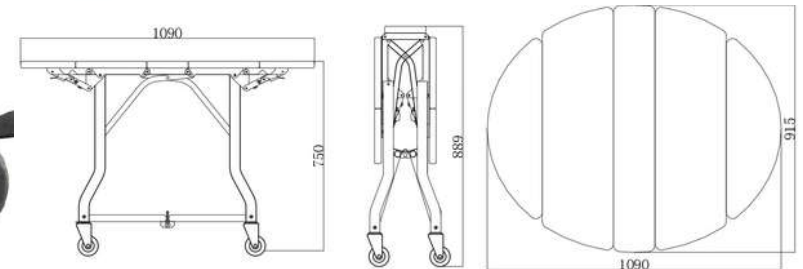

Wheels

4 inches of wheels , two with breaks to easy control while pushing the room service trolley.

Handy And Functional

Room service or in-room dining is a hotel service enabling guests to choose items of food and drink for delivery to the hotel room for consumption. Room service is organized as a subdivision within the food and beverage department of high-end hotel and resort properties.