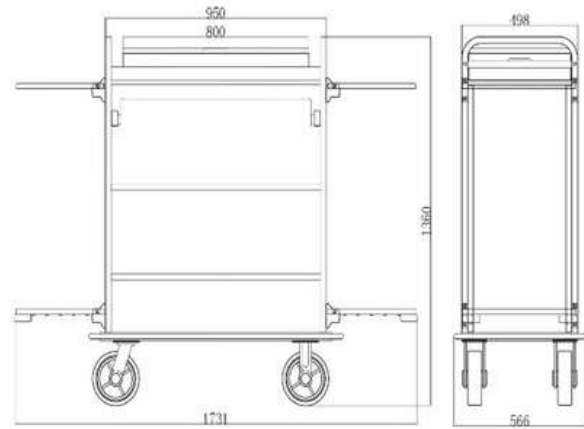

ZEKE TROLLEYS

Size : 173.1 x 56.6 x 136 cm

CYRA TROLLEY

Large

Suitable For Maximum 15-18 Rooms

Code : ZK-3401L

Aluminium Lid

Special powder coated light weight

Nylon Bag

Fully washable/hygienic

Foldable Steel Arms/Bag Support

Foldable arm attached with specially moulded hinges for folding and 2 way locking positions

Metal Doors

Specially powder coated doors with high grade hinge mechanism with lock & key

Standard Equipment

- Heavy duty MS frame fully powder coated
- Easy to clean HPL panels
- 1x Folding soiled linen bag holder & base support
- 1x Folding garbage bag holder & base support
- 2x Nylon fire-rated washable bags for wet and dry linen.
- 4x Swivel donut bumpers on the base support of bag holders.
- 2x Swivel nylon casters and 2 x fixed nylon casters.

Add Ons Upon Request: