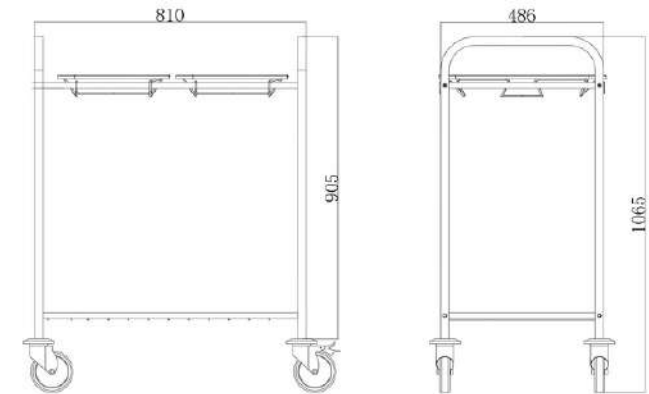

Wheels

Four swivel wheels with donut bumper which two wheels with brake

Handy And Functional

Flexible, hygienic and multi - functional Trolleys can handle heavy loads with ease. These laundry trolleys can be customized with different combination options. They are an asset for laundry and linen care.