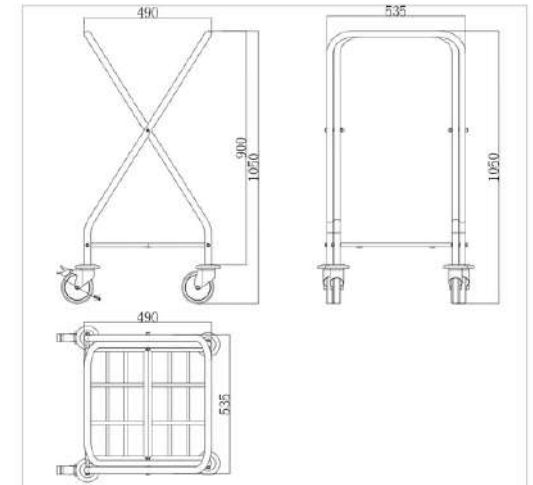

Wheels

Four swivel wheels with donut bumper which two wheels with brake

Handy And Functional

Flexible, hygienic and multi – functional Trolleys can handle heavy loads with ease. These laundry trolleys can be customized with different combination options. They are an asset for laundry and linen care.