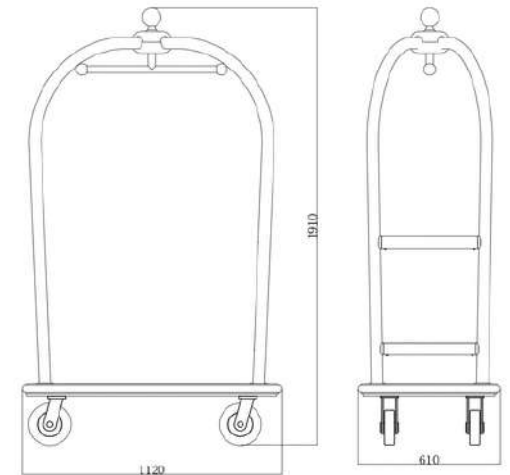

Carpet Colors