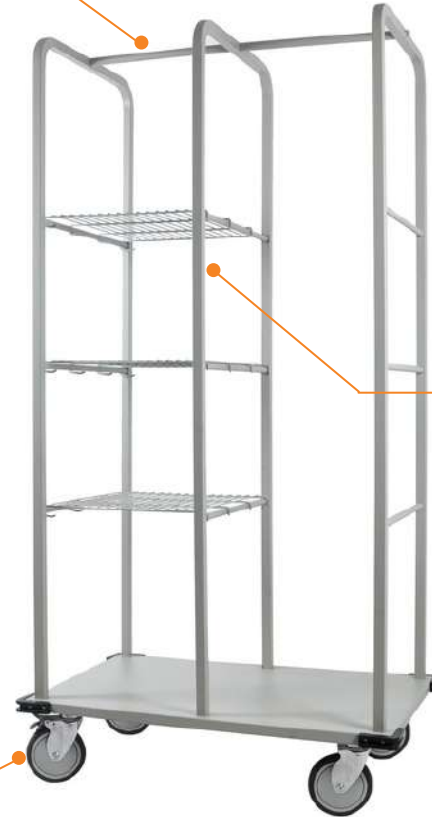

ZEKE TROLLEYS

Size : 91.0 x 55.0 x 183.8 cm

MARIA

Finish : Grey Powder Coated

Suitable For Maximum 10 Rooms

Code : ZK - 3468

Body Material

Metal Structure with gray powder coating finish

Shelves

3 Nos. removable half size shelves

Wheels

4 Non-marking wheels and 2 with break

Handy And Functional

Flexible, hygienic and multi – functional Trolleys can handle heavy loads with ease. These laundry trolleys can be customized with different combination options. They are an asset for laundry and linen care.