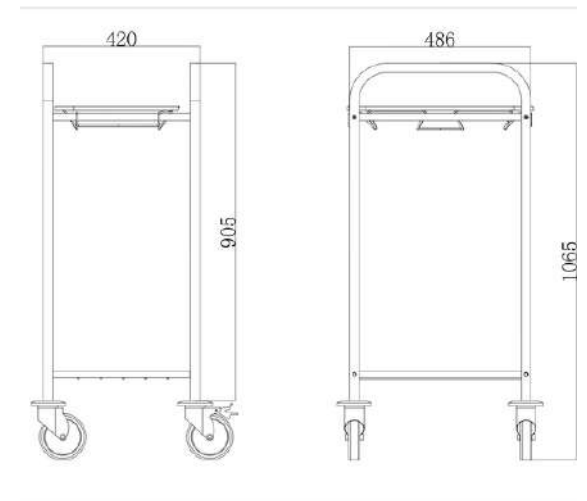

Non Foldable