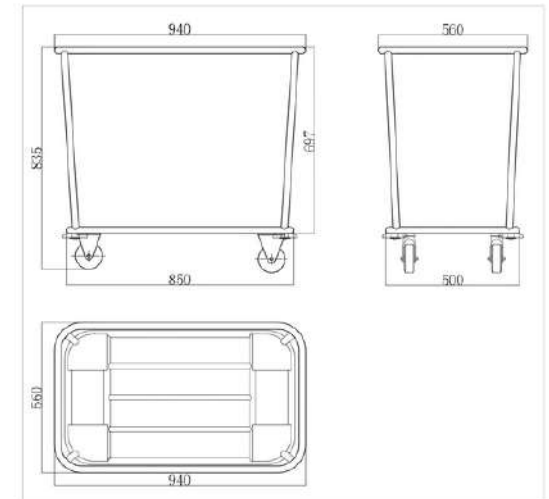

Wheels

Four swivel wheels with donut bumper which two wheels with brake

Handy And Functional

Flexible, hygienic and multi - functional Trolleys can handle heavy loads with ease. These laundry trolleys can be customized with different combination options. They are an asset for laundry and linen care.