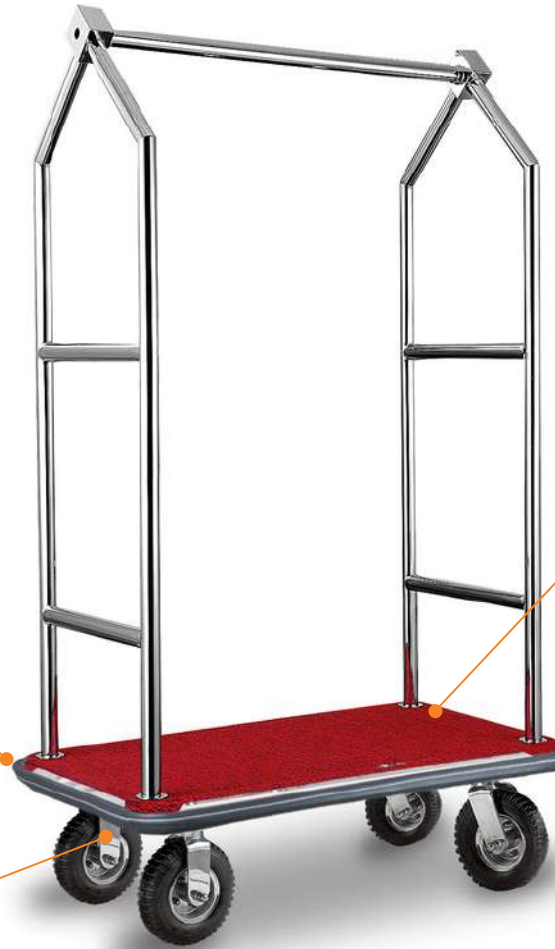

ZEKE TROLLEYS

Size : 112 x 61 x 184 cm

LORENA LUGGAGE CART

Finish : Stainless Steel

Capacity 300 kg

Code : ZK-2206