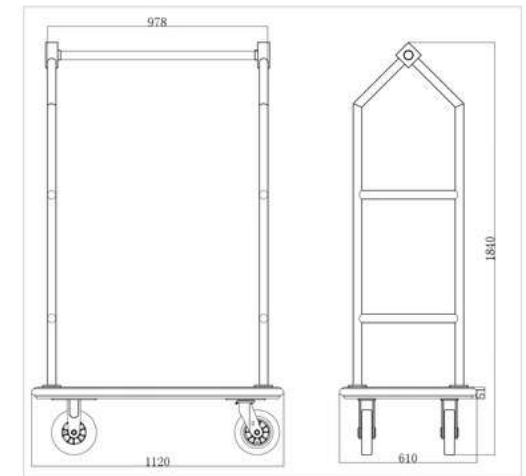

Carpet Colors

Non Marking Bumpers

Non Marking &

Noise Free Wheel

Strong & Durable

Trendy, light and yet sturdy describes the Zeke brand of lobby luggage carts perfectly well. These luggage carts are of the right height, have high-load capacity, are fitted with noise- proof wheels and can easily be manoeuvred through elevators and rooms with low ceilings.