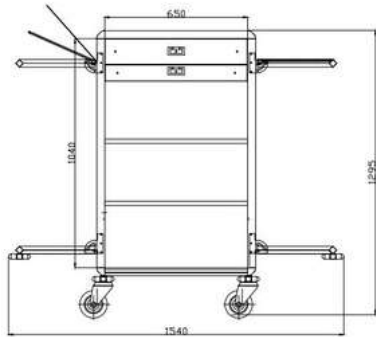

ZEKE TROLLEYS

Size : 154.0 x 48.5 x 129.50 cm

FLORA TROLLEY

Finish: Aluminum Body Frame

Suitable For Maximum 15 Rooms

Code : ZK -3505

Foldable Aluminum Arms / Bag Support

Foldable arm attached with special moulded hinges for folding and 2 way locking positions

Upper Drawer

Amenities drawer with dividers

Stationary Drawer

Aluminum with HPL Panels

Aluminum Structure in silver finish with Aluminum shelves

Anodized Aluminum Frame

- Heavy duty metal body fully powder coated
- 1x Upper gallery for amenities box or storage
- 1x Folding soiled linen bag holder & base support
- 1x Folding garbage bag holder & base support
- 2x Nylon fire-rated washable bags for wet and dry linen.
- 4x Swivel donut bumpers on the base support of bag holders.
- 2x Swivel casters and 2 x fixed casters.
- 1x Center wheel

Strong, Durable & Functional

We have with careful study added a variety of standard equipment and add-ons to the Flora trolley, making it easy to handle, ergonomic, comfortable and quick. This makes room setups a quick and easy task