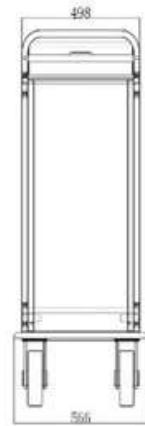

ZEKE TROLLEYS

Size : 133.4 x 56.6 x 136 cm

CYRA TROLLEY

Small

Suitable For Maximum 8 Rooms

Code : ZK-3401S

Aluminium Lid

Special powder coated light weight

Nylon Bag

Fully washable/hygienic

Foldable Steel Arms/Bag Support

Foldable arm attached with specially moulded hinges for folding and 2 way locking positions

Standard Equipment

- Heavy duty MS frame fully powder coated
- Easy to clean HPL panels
- 1x Folding soiled linen bag holder & base support
- 1x Folding garbage bag holder & base support
- 2x Nylon fire-rated washable bags for wet and dry linen.
- 4x Swivel donut bumpers on the base support of bag holders.
- 2x Swivel nylon casters and 2 x fixed nylon casters.

Add Ons Upon Request: