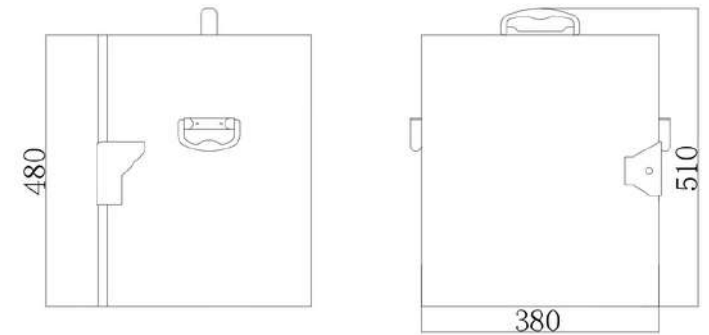

ZEKE TROLLEYS

Size : 38.0 x 37.5 x 48.0 cm

CALDO

Code : ZK -3050

Suitable For Maximum 11 Rooms

Stainless Steel Body

Light weight aluminum interior and
shelve efficient heat distribution

Handy And Functional

Room service or in-room dining is a hotel service enabling guests to choose items of food and drink for delivery to the hotel room for consumption. Room service is organized as a subdivision within the food and beverage department of high-end hotel and resort properties.