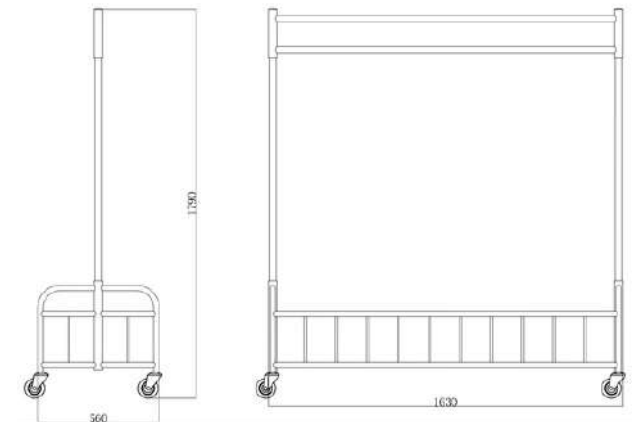

Size : 163.0 x 56.0 x 179.0 cm

PRENDA B

Finish : Stainless Steel Polished

Code : ZK-353111

ZEKE TROLLEYS

Body Material

Stainless steel tube in polished finish

Wheels

Four wheels, four universal two with brake, wheels size: 4 inch PPR wheels;

Handy And Functional

Flexible, hygienic and multi - functional Trolleys can handle heavy loads with ease. These laundry trolleys can be customized with different combination options. They are an asset for laundry and linen care.