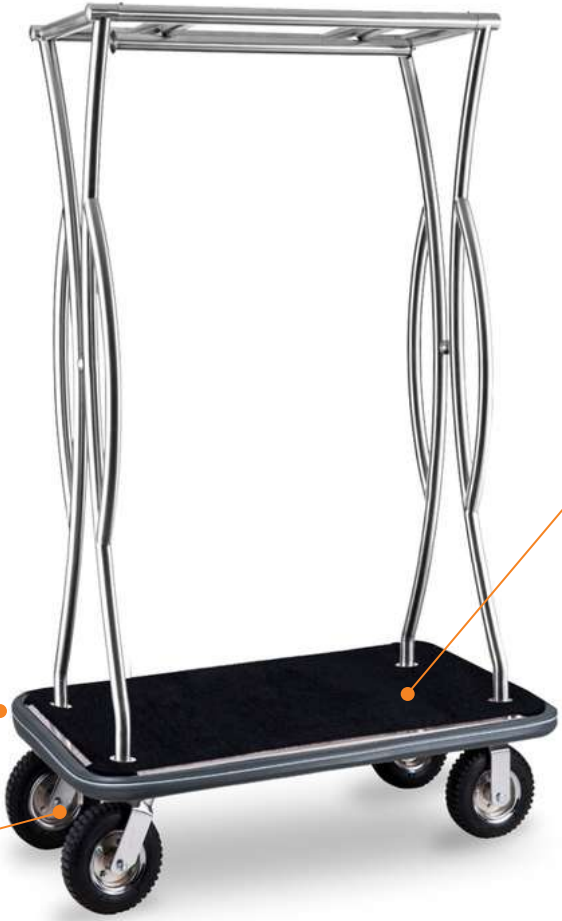

## DEXIE LUGGAGE CART

Finish : Stainless Steel

Capacity 300 kg

Code : ZK-2208

ZEKE TROLLEYS

Non Marking Bumpers

Non Marking &  
Noise Free Wheel

Strong & Durable

Trendy, light and yet sturdy describes the Zeke brand of lobby luggage carts perfectly well. These luggage carts are of the right height, have high-load capacity, are fitted with noise- proof wheels and can easily be manoeuvred through elevators and rooms with low ceilings.