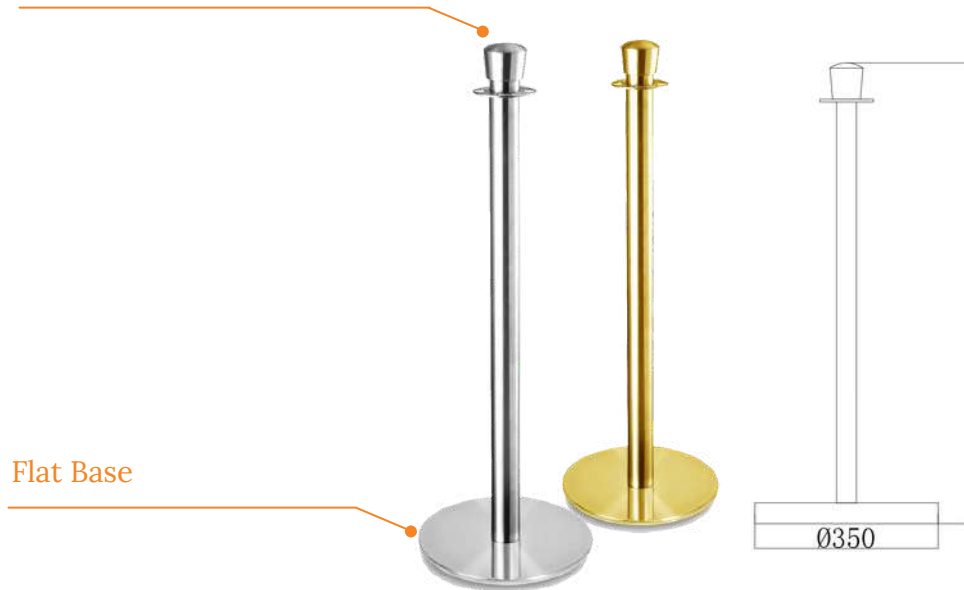

ZEKE TROLLEYS

Size: 35 x 100 cm

STANCHION POST

Finish: Stainless Steel/Gold

Code: ZK -1201

Code: ZK -1002

Pylon Flat Stanchion Post

Cylinder Head

Flat Base