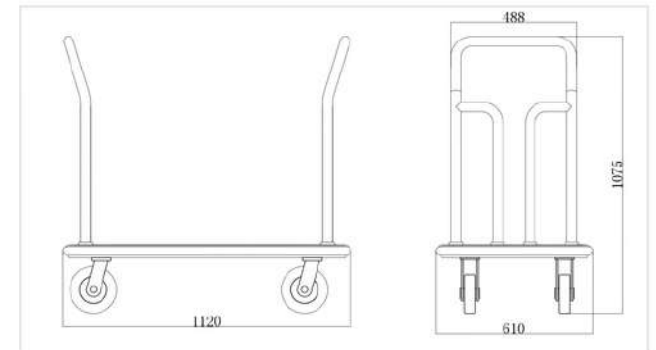

Non Marking Bumpers

Non Marking &

Noise Free Wheel

Strong & Durable

Trendy, light and yet sturdy describes the Zeke brand of lobby luggage carts perfectly well. These luggage carts are of the right height, have high-load capacity, are fitted with noise- proof wheels and can easily be manoeuvred through elevators and rooms with low ceilings.

Carpet Colors