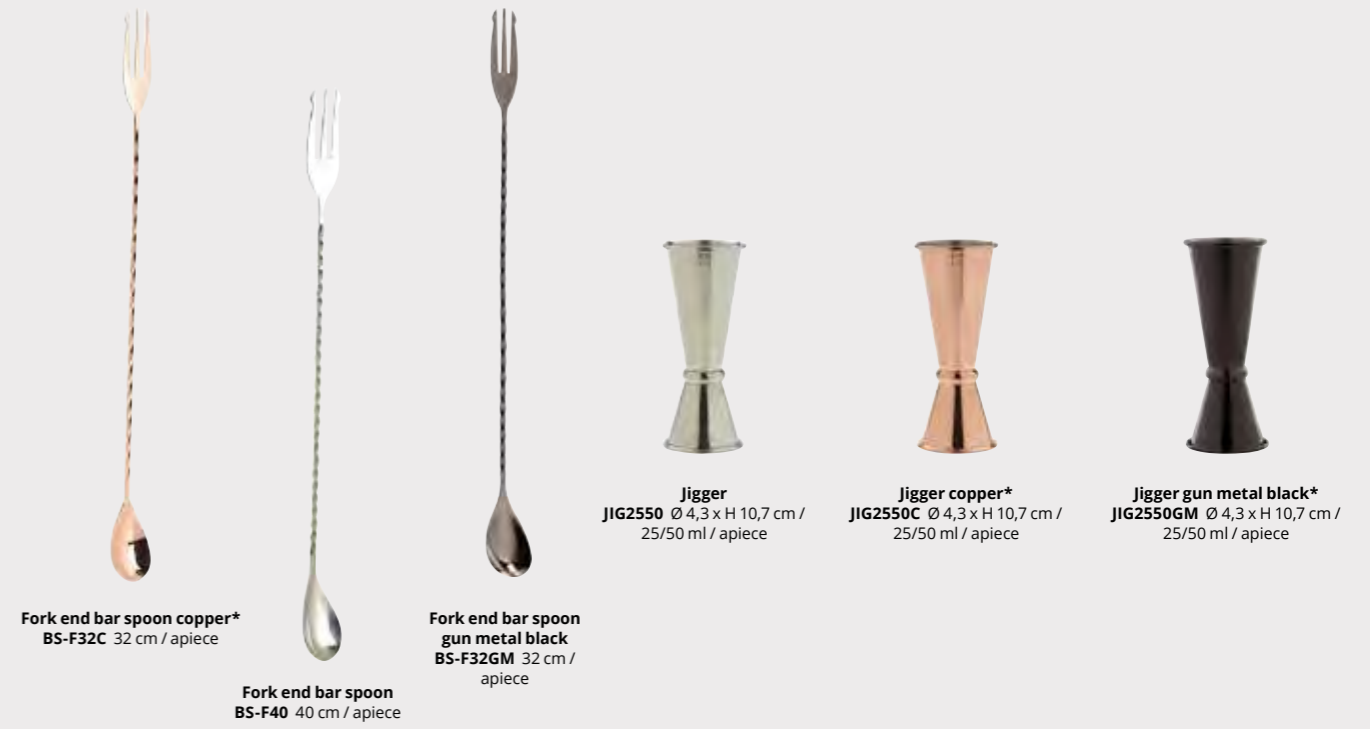

DISCOVER MORE

Gin-Tonic glasses
p. 136

Cocktail shaker
p. 130

COCKTAIL ASSORTMENT

COCKTAIL ASSORTMENT

Fork end bar spoon copper*
BS-F32C 32 cm / apiece

**Fork end bar spoon
gun metal black**
BS-F32GM 32 cm /
apiece