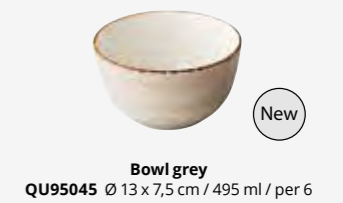

5 years edge chip warranty at selected items.