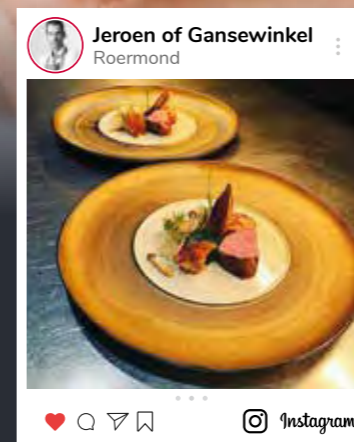

INSPIRING CHEFS

THE PERFECT COMBINATION BETWEEN DISH AND THE TABLE DECORATION STIMULATES THE SHARING OF THE DINING EXPERIENCE AND FORMS THE BASIS FOR EACH OCCASION'S UNIQUE SUCCESS FACTOR.