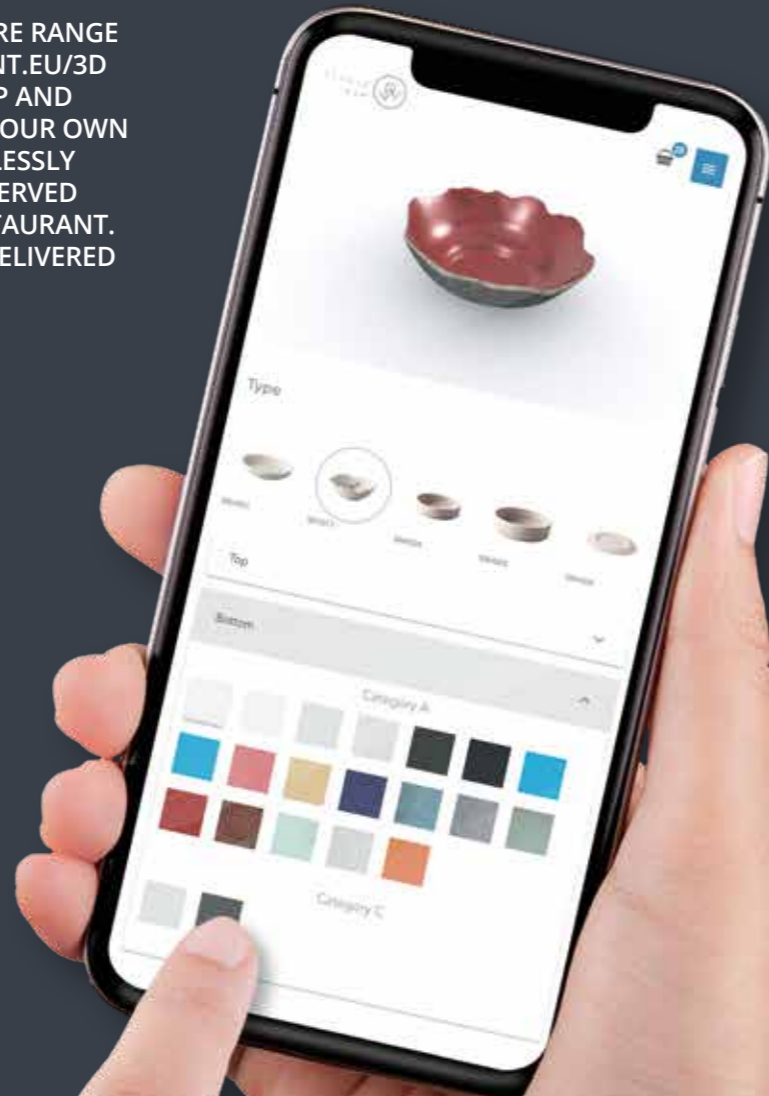

YOUR OWN DESIGN STUDIO

THE MOST UNIQUE TABLEWARE IN THE WORLD CREATED BY YOU

DESIGN YOUR OWN UNIQUE SIGNATURE RANGE OF TABLEWARE ONLINE VIA STYLEPOINT.EU/3D DOWNLOAD THE 'STUDIO RAW AR' APP AND VIEW YOUR DESIGN IMMEDIATELY IN YOUR OWN ENVIRONMENT. THIS WAY, YOU SEAMLESSLY MATCH YOUR TABLEWARE WITH THE SERVED DISHES, TABLE DECOR AND YOUR RESTAURANT. YOUR OWN UNIQUE DESIGN CAN BE DELIVERED FROM AS LITTLE AS 28 PIECES.

DESIGN YOUR OWN TABLEWARE IN ONLY 3 STEPS:

- STEP 1 CHOOSE YOUR SHAPE
- STEP 2 CHOOSE YOUR GLAZE
- STEP 3 MATCH YOUR DESIGN