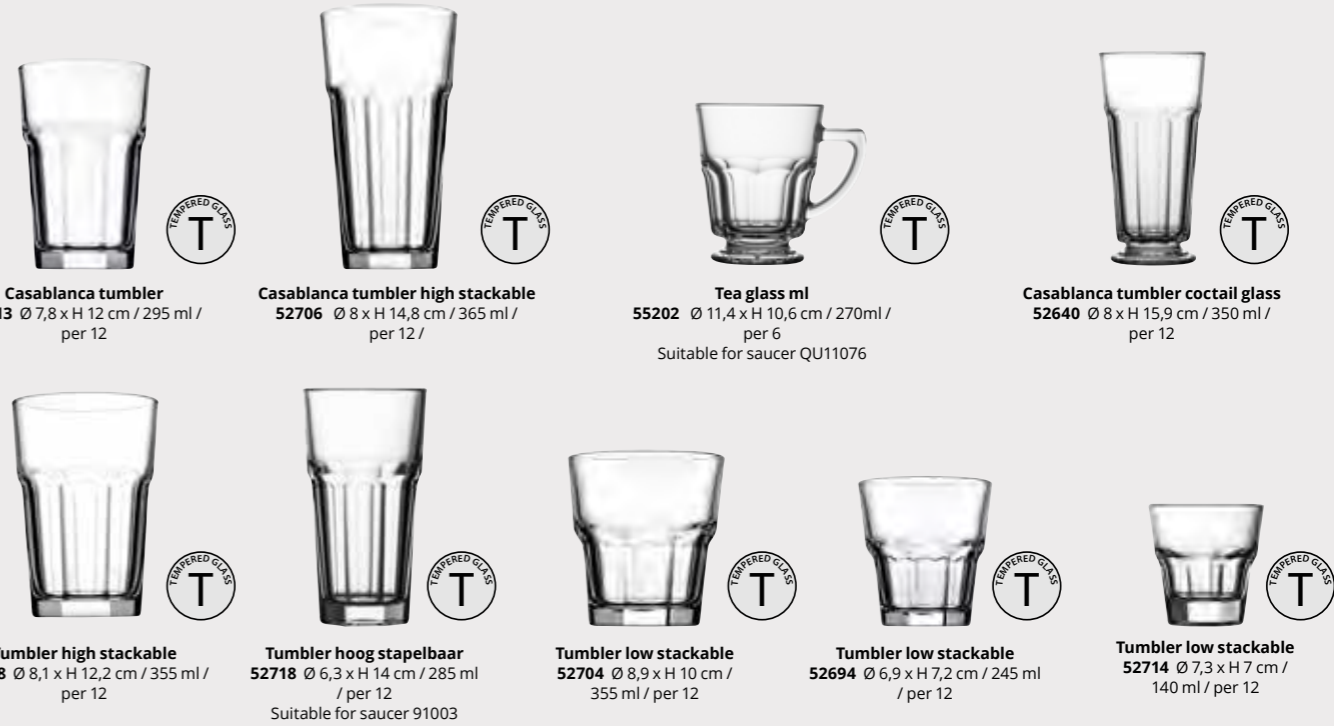

CASABLANCA

BANQUETING

Orange juice glass for breakfast

MAROCCO

AMUSE-/SHOT GLASSES

ICE COUPE

CRYSTALLINE

FINE & DURABLE, THE PROPER DESCRIPTION OF THIS LEAD FREE CRYSTALLINE SERIES. BESIDES THE ATTRACTIVE PRICE ALSO HIGHLY SUITABLE FOR INTENSIVE USE IN HOSPITALITY AND CATERING. THE GLASS IS CRISTAL CLEAR AND SUITABLE FOR AT LEAST 2,000 INDUSTRIAL WASHINGS.