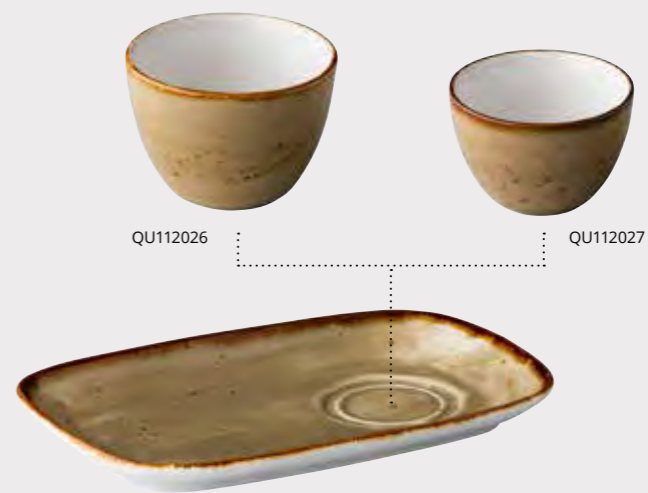

QU112026

QU112027

Multifunct. rect. dish reactive sand
QU112031 25 x 15 cm / per 6.

Product characteristics

Strength	●●●●●
Edge chip warranty*	-
Light in weight	●●●●●
Scratch resistant	●●●●●

* On selected items

SAND

REACTIVE GLAZE: EACH ITEM IS UNIQUE

COMBINE WITH