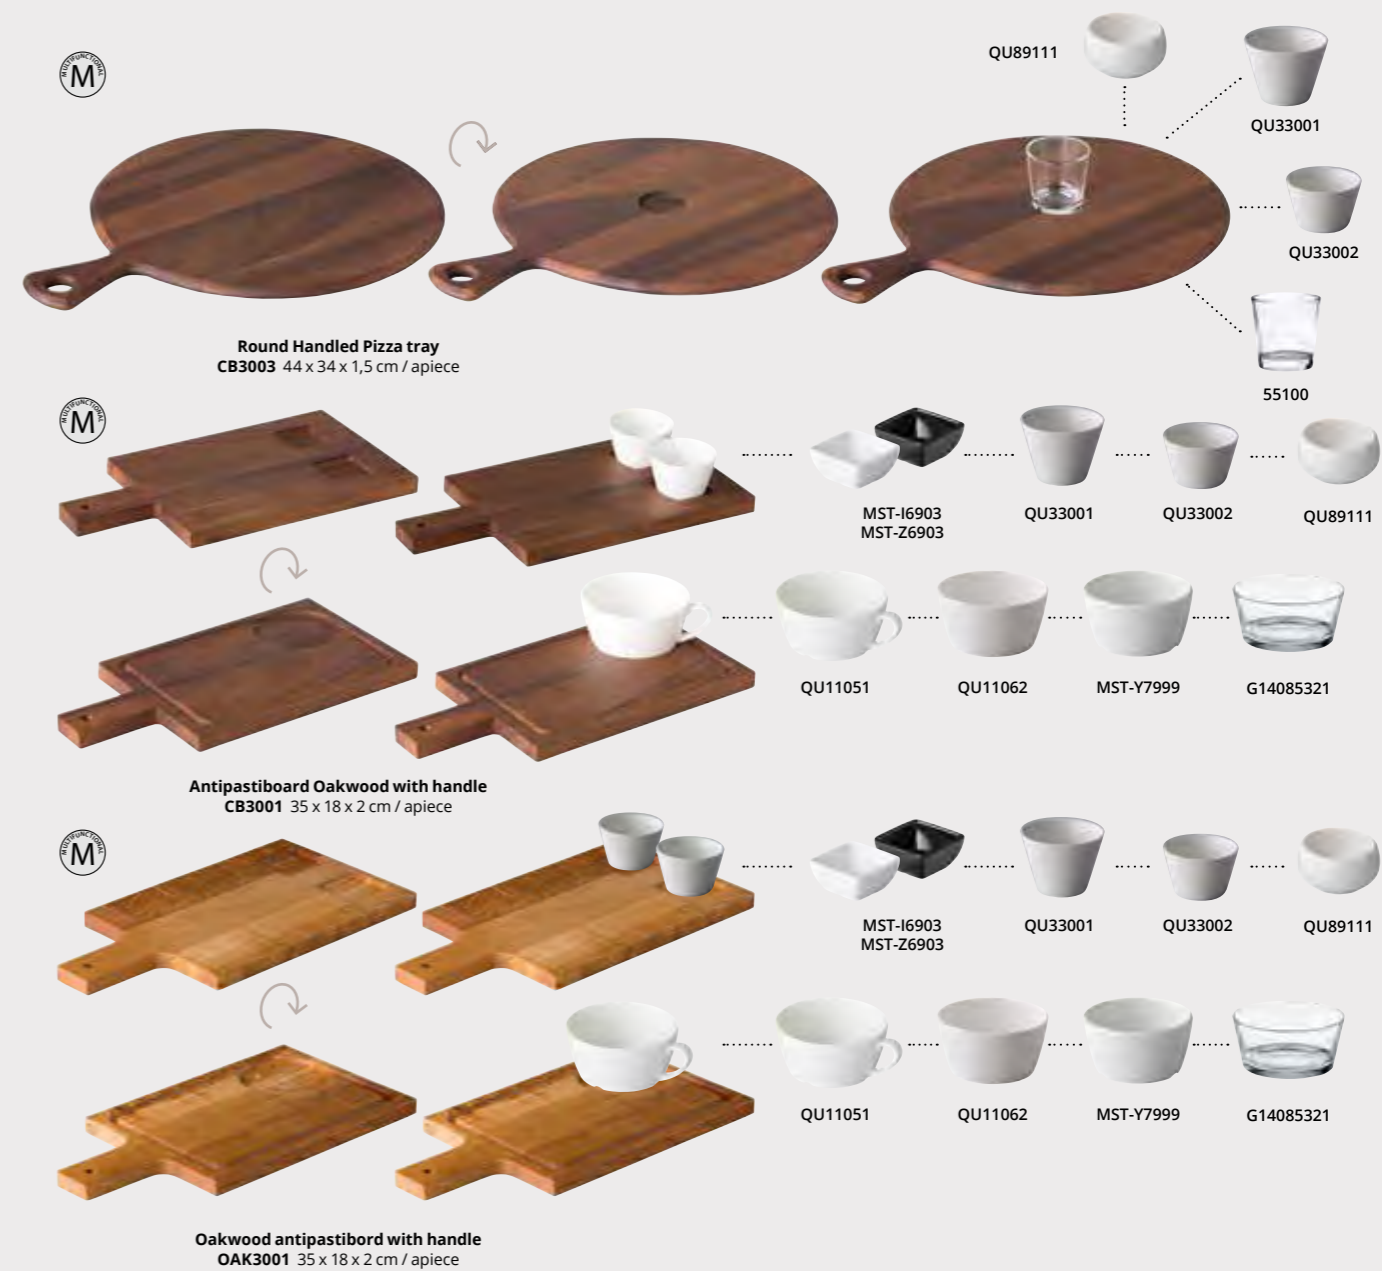

Snacks etagère with 3 dip bowls
QU89890 Ø 18 x H 24 cm / apiece

Use a silicone non-skid coaster when you combine cast iron pans or pottery miniatures with a acacia boards. The coaster prevents damage to the board and is non-skid.

For more maintenance tips, see page 218.

PRESENTATION CONCEPT

Multifunctional boards; 2-sided use!

PRESENTATION CONCEPT

Use of wooden products:
 - Wood is a natural product and therefore color can vary with each product
 - Not suitable for dishwasher
 - Dry immediately after handwash

For more maintenance tips, see p. 216.

PRESENTATION CONCEPT

PRESENTATION CONCEPT

JARS AND BOTTLES

BREAD BASKETS

New

Lock-eat caraf with lid
11964-02 Ø 8,6 x 21 cm / 500 ml / per 6

New