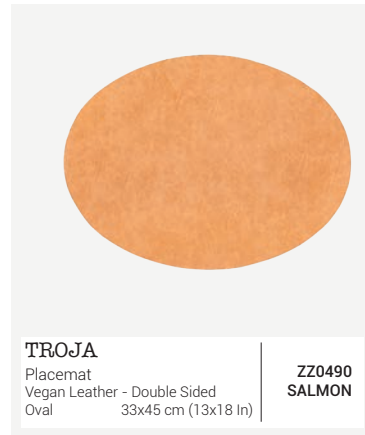

**ZZ0490
SALMON**