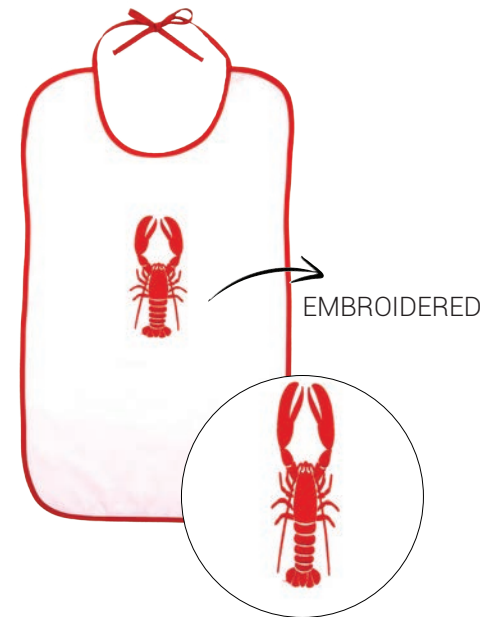

## SPAGHETTI

Bib  
20% Cotton / 80% Polyester  
44 x 73 cm (18x29 In)

9218SPAGHETTI

## HOMARD

Bib  
20% Cotton / 80% Polyester  
44 x 73 cm (18x29 In)

9218HOMARD

→  
OCHER YELLOW