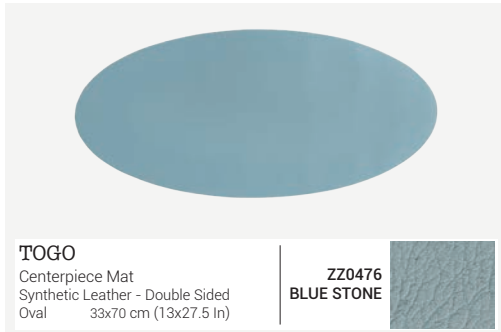

**TOGO**  
Coaster Set of 4  
Synthetic Leather - Double Sided  
Round  
ø 10 cm (4 In)

**ZZ0437  
GREY**

**TOGO**  
Coaster Set of 4  
Synthetic Leather - Double Sided  
Round  
ø 10 cm (4 In)

**ZZ0437  
BLACK**