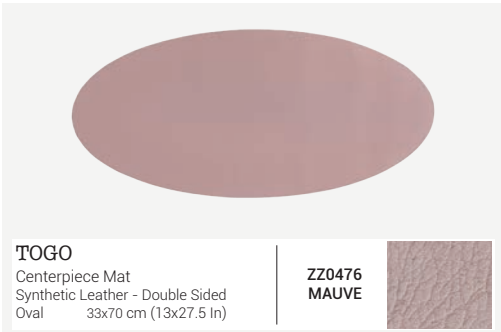

**TOGO**  
Coaster Set of 4  
Synthetic Leather - Double Sided  
Round  
ø 10 cm (4 In)

**ZZ0437  
GREY**

**TOGO**  
Coaster Set of 4  
Synthetic Leather - Double Sided  
Round  
ø 10 cm (4 In)

**ZZ0437  
BLACK**