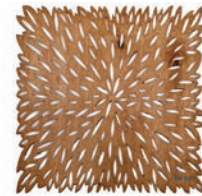

BIRCH
Placemat
100% FSC Birch wood
Square 36x36 cm (14x14 In)

ZZ0561
WALNUT