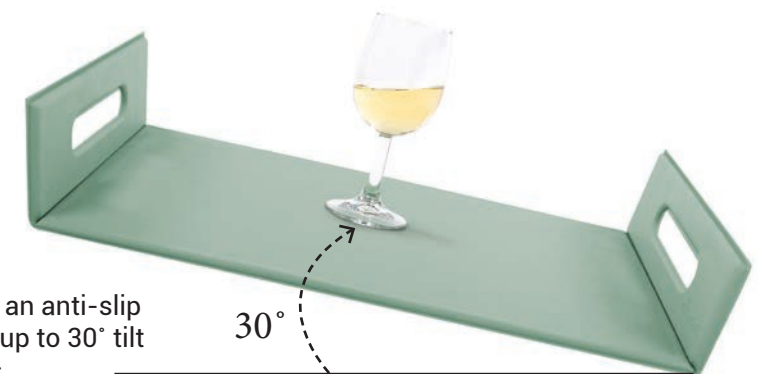

## TOGO

Foldable Tray / Placemat  
Synthetic Leather

Size Large 57 x 45 cm (22.5x18 In) ZZ0483

Size Small 37.5 x 20 cm (15x 8 In) ZZ0477

Revolutionary design to make your dining time aesthetical and functional, this product be used both as placemat and tray. Now you can easily transfer your meal from kitchen to table or anywhere you like.

	multifunctional design		Max. weight up to 8 kg
	Anti-slip up to 30° inclination		Easy store and clean

MAUVE

BLUE STONE

GREEN

TAUPE

GREY

BLACK

Features an anti-slip function up to 30° tilt position\*