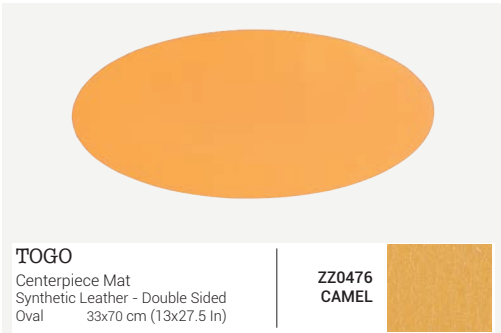

**TOGO**  
Coaster Set of 4  
Synthetic Leather - Double Sided  
Round  
ø 10 cm (4 In)

**ZZ0437  
GREY**

**TOGO**  
Coaster Set of 4  
Synthetic Leather - Double Sided  
Round  
ø 10 cm (4 In)

**ZZ0437  
BLACK**