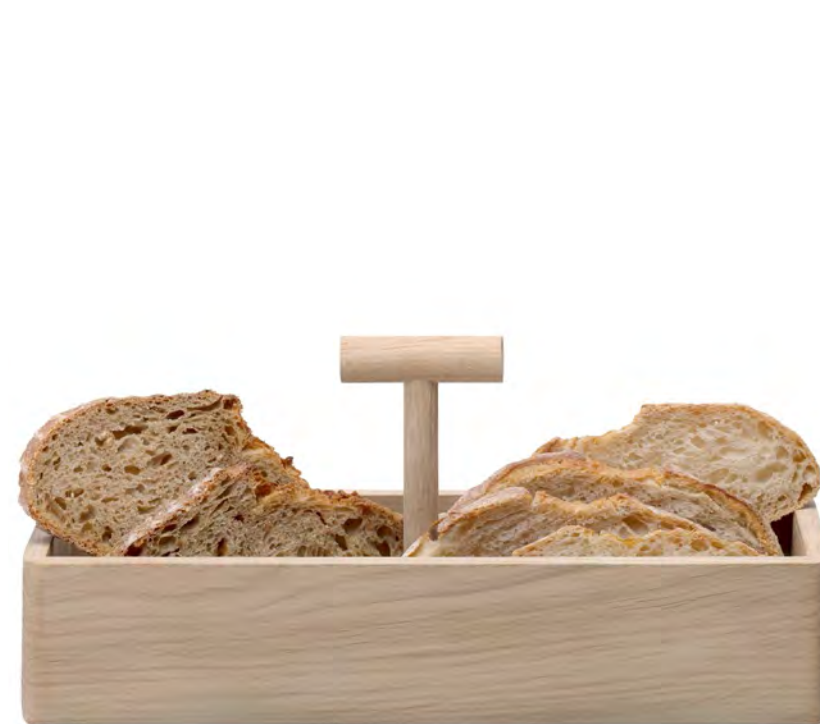

DINE
Cappuccino Cup & Saucer x 4
curved
350ml / 12oz
DI07 

DINE
Teapot
1.4L / 47oz
DI13 

DINE
Butter Dish & Oak Lid
H6.5cm W14cm D9cm /
H2.5in W5.5in D3.5cm
DI38 

DINE
12 Piece Set
coupe
DI44 

Set includes:
Cereal/Soup Bowl curved Ø15cm / Ø6in x 4
Starter/Dessert Plate coupe Ø20cm / Ø7.75in x 4
Dinner Plate coupe Ø28cm / Ø11in x 4

DINE
Bowl / Container & Oak Lid
Ø26.5cm H10cm /
Ø10.5in H4in
DI66

DINE
Container & Oak Lid
Ø12.5cm H14cm /
Ø5in H5.5in
DI64

DINE
Container & Oak Lid
Ø12.5cm H28cm /
Ø5in H11in
DI65

DINE
Bowl & Lid
Ø26cm H12.5cm /
Ø10.25in H5in
DI62