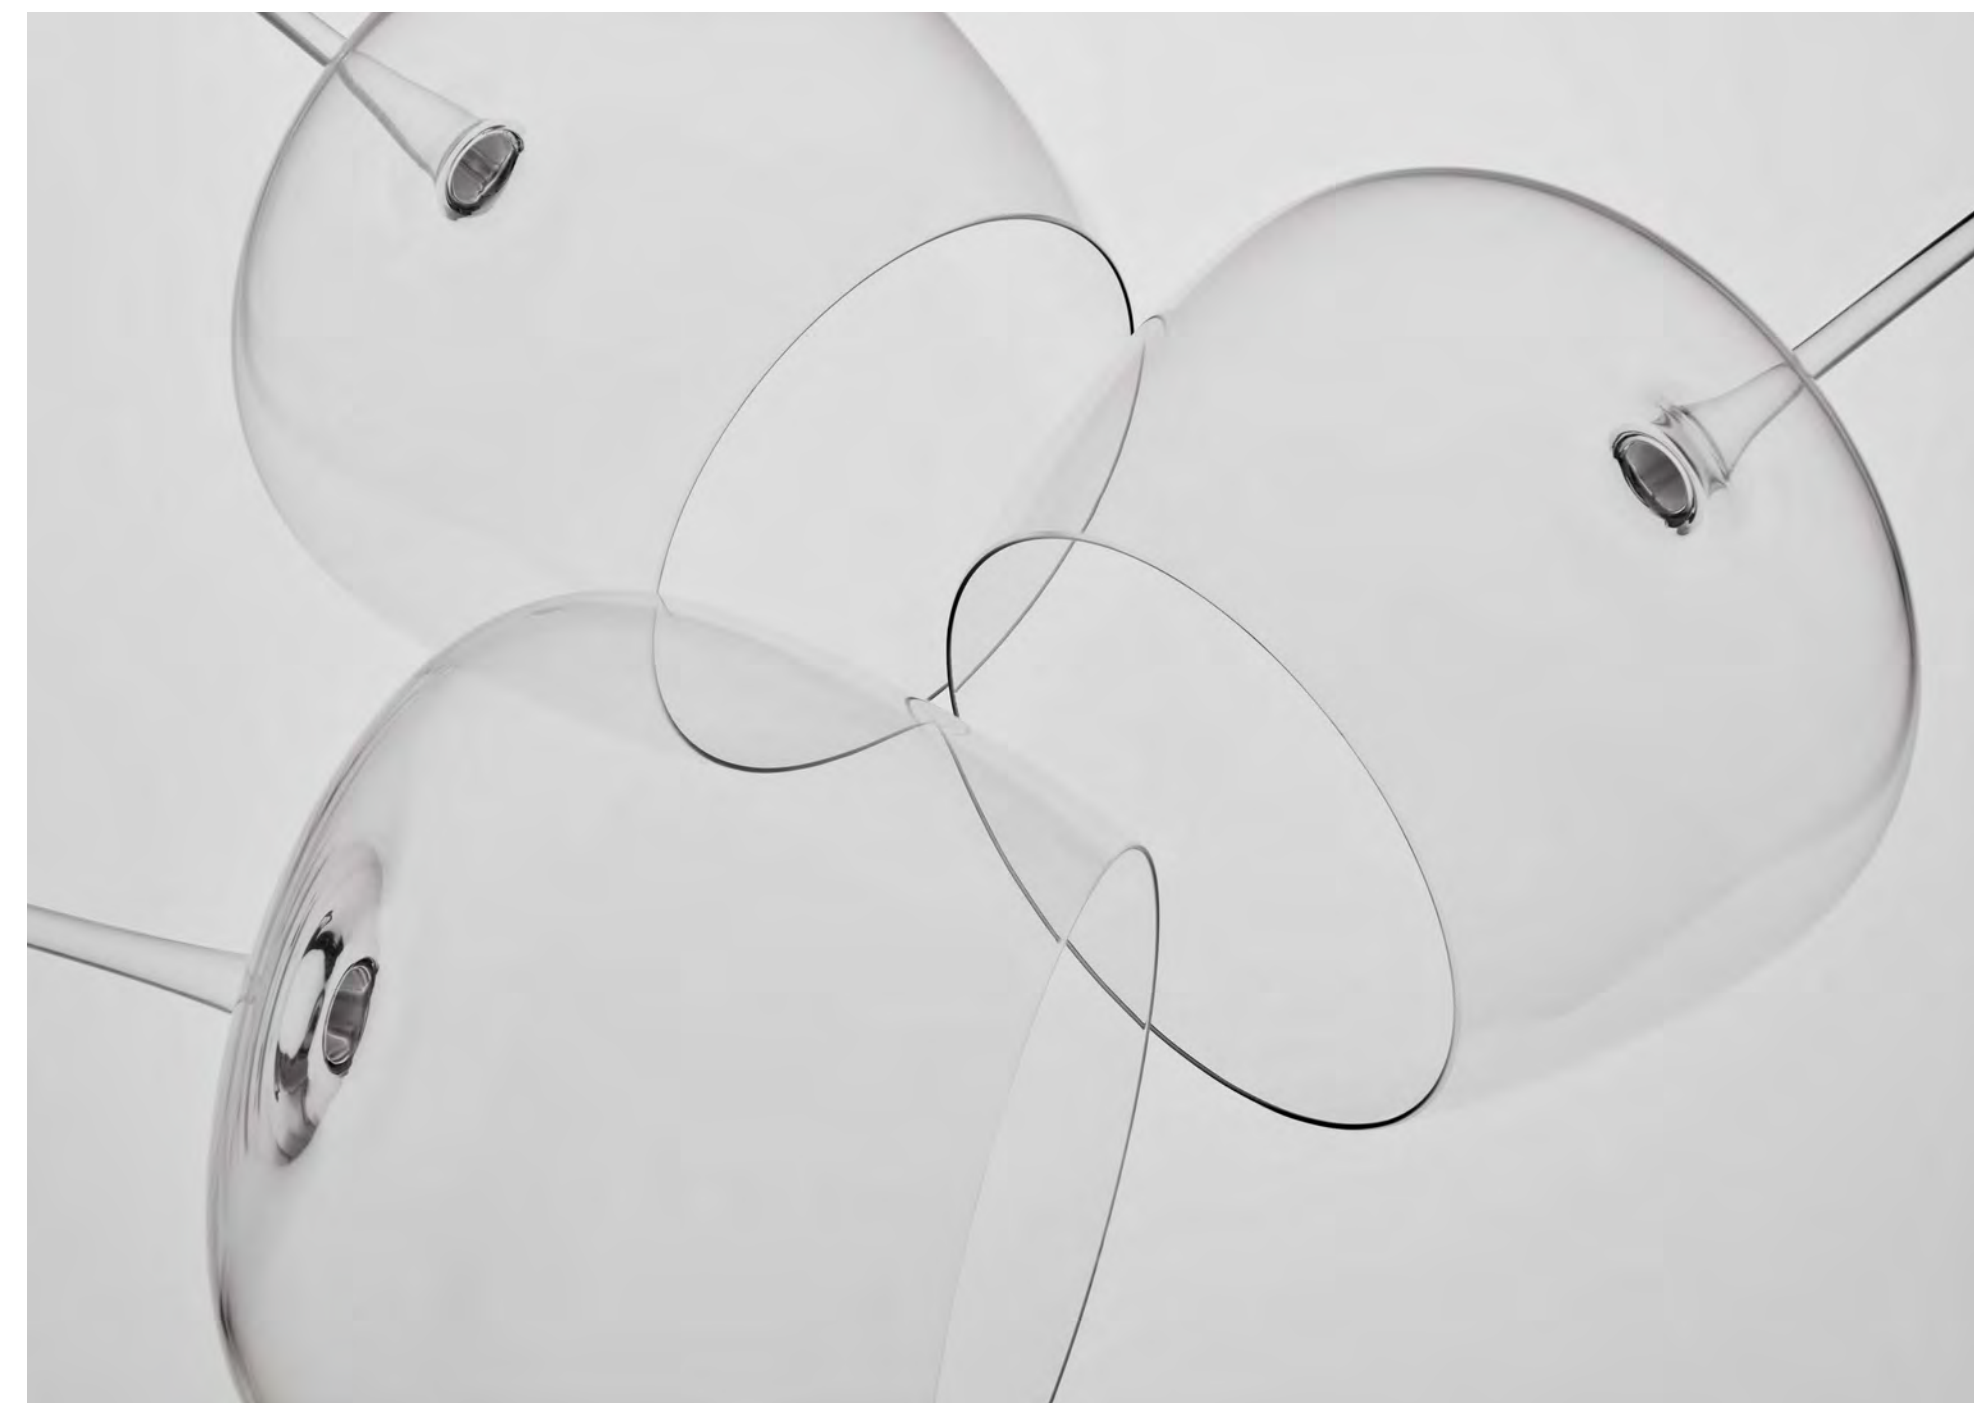

OUR PILLARS

HERITAGE

Through the skilled use of hand tools and an understanding of high quality raw materials, our European craftsmen use traditional techniques to transform mouth-blown glass into products of intrinsic value. After basic forms are blown, each piece is finished accordingly using a range of detailed processes. Our experience with the material enables us to experiment and push the boundaries of hand production, using the craftsmanship and skill of European producers.

DESIGN

We design for people with the simple aim of understanding the purpose and environment of a product. Thoughtful, considered design. A conscious approach to create pieces with intrinsic value, to be used and enjoyed year after year.

2014, 2017, 2018, 2019 - iF Design award

2016 - DesignPlus award

2016, 2017, 2018, 2021 - Good Design award

2020 - Green Good Design award