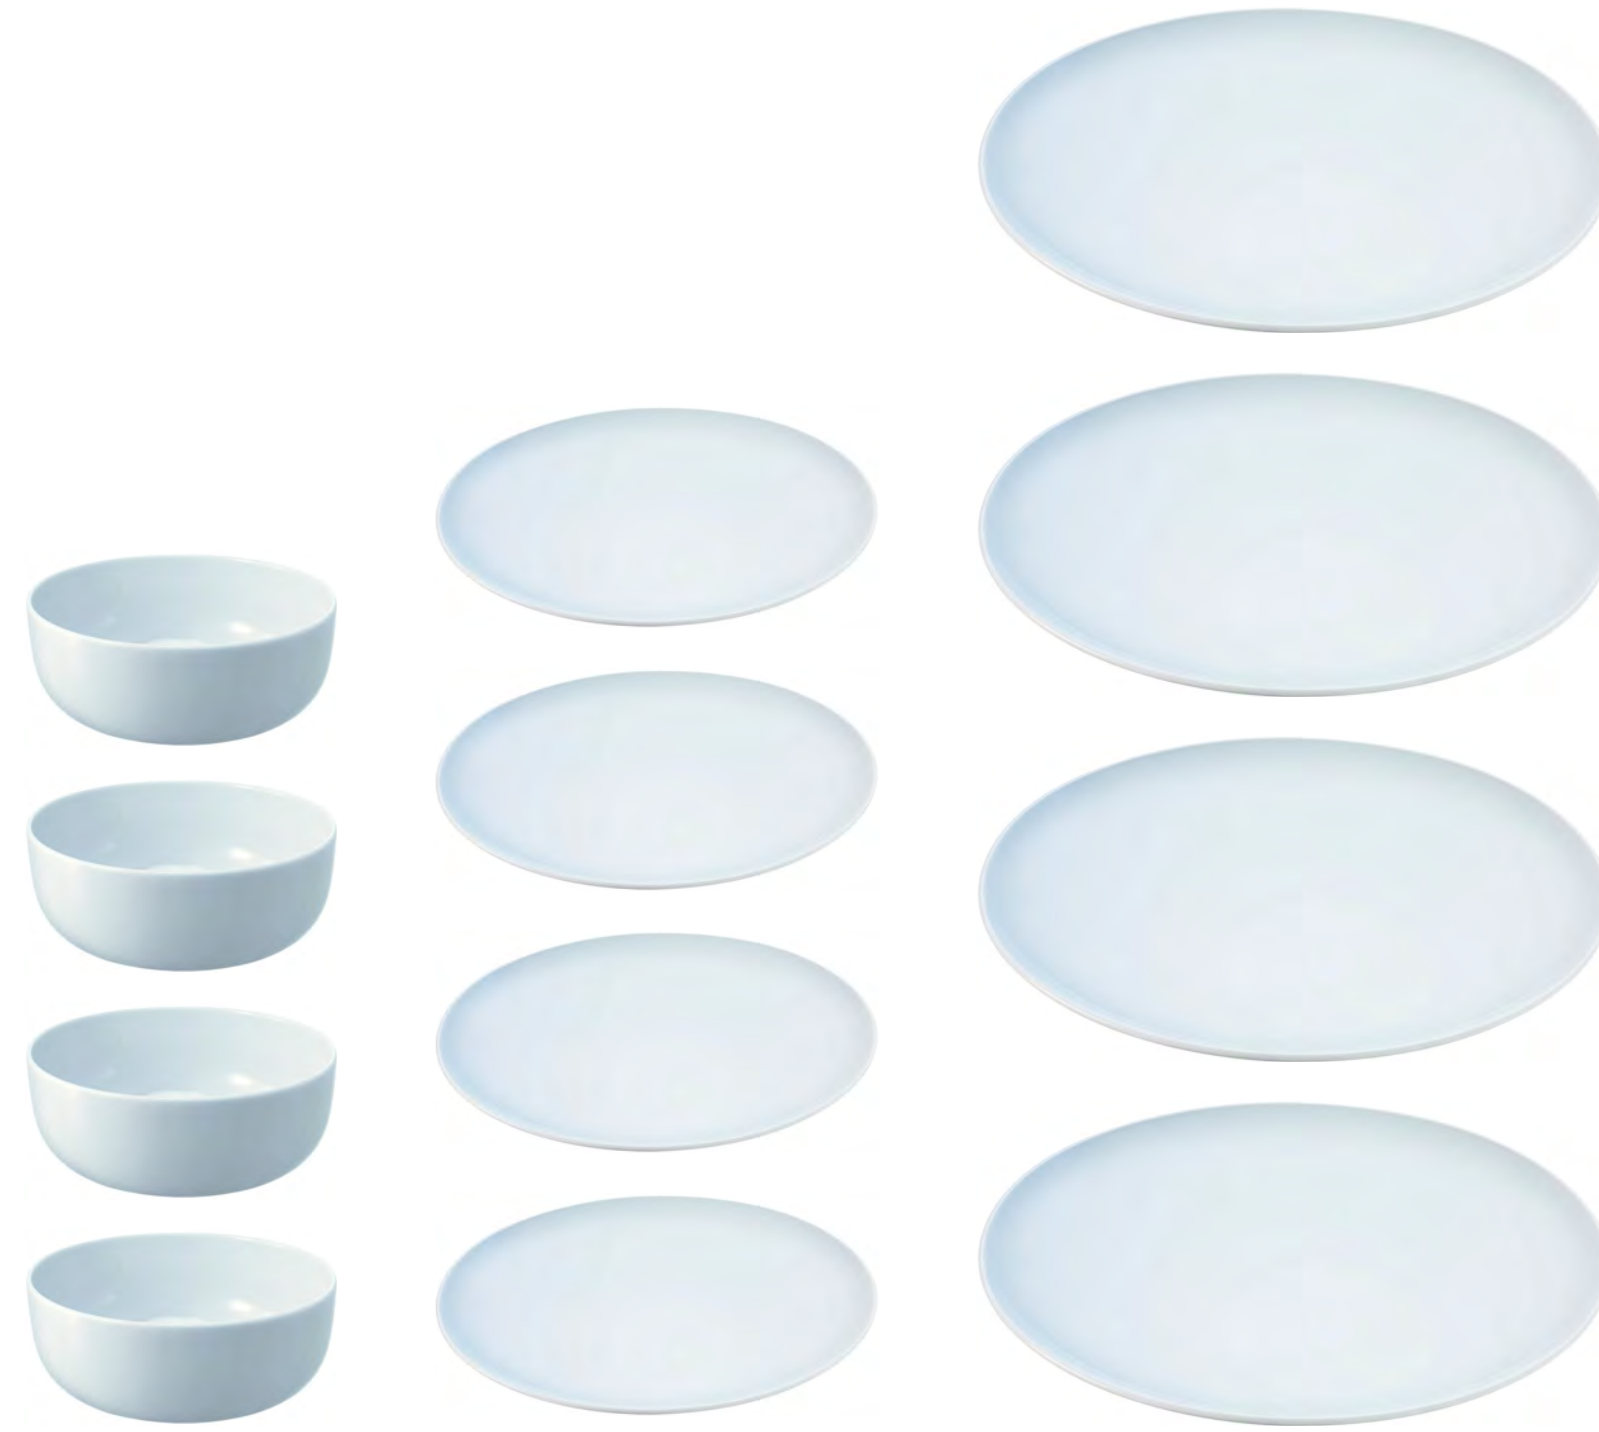

DINE
Cappuccino Cup & Saucer x 4
curved
350ml / 12oz
DI07 

DINE
Teapot
1.4L / 47oz
DI13 

DINE
Butter Dish & Oak Lid
H6.5cm W14cm D9cm /
H2.5in W5.5in D3.5cm
DI38 

DINE
12 Piece Set
coupe
DI44 

Set includes:
Cereal/Soup Bowl curved Ø15cm / Ø6in x 4
Starter/Dessert Plate coupe Ø20cm / Ø7.75in x 4
Dinner Plate coupe Ø28cm / Ø11in x 4